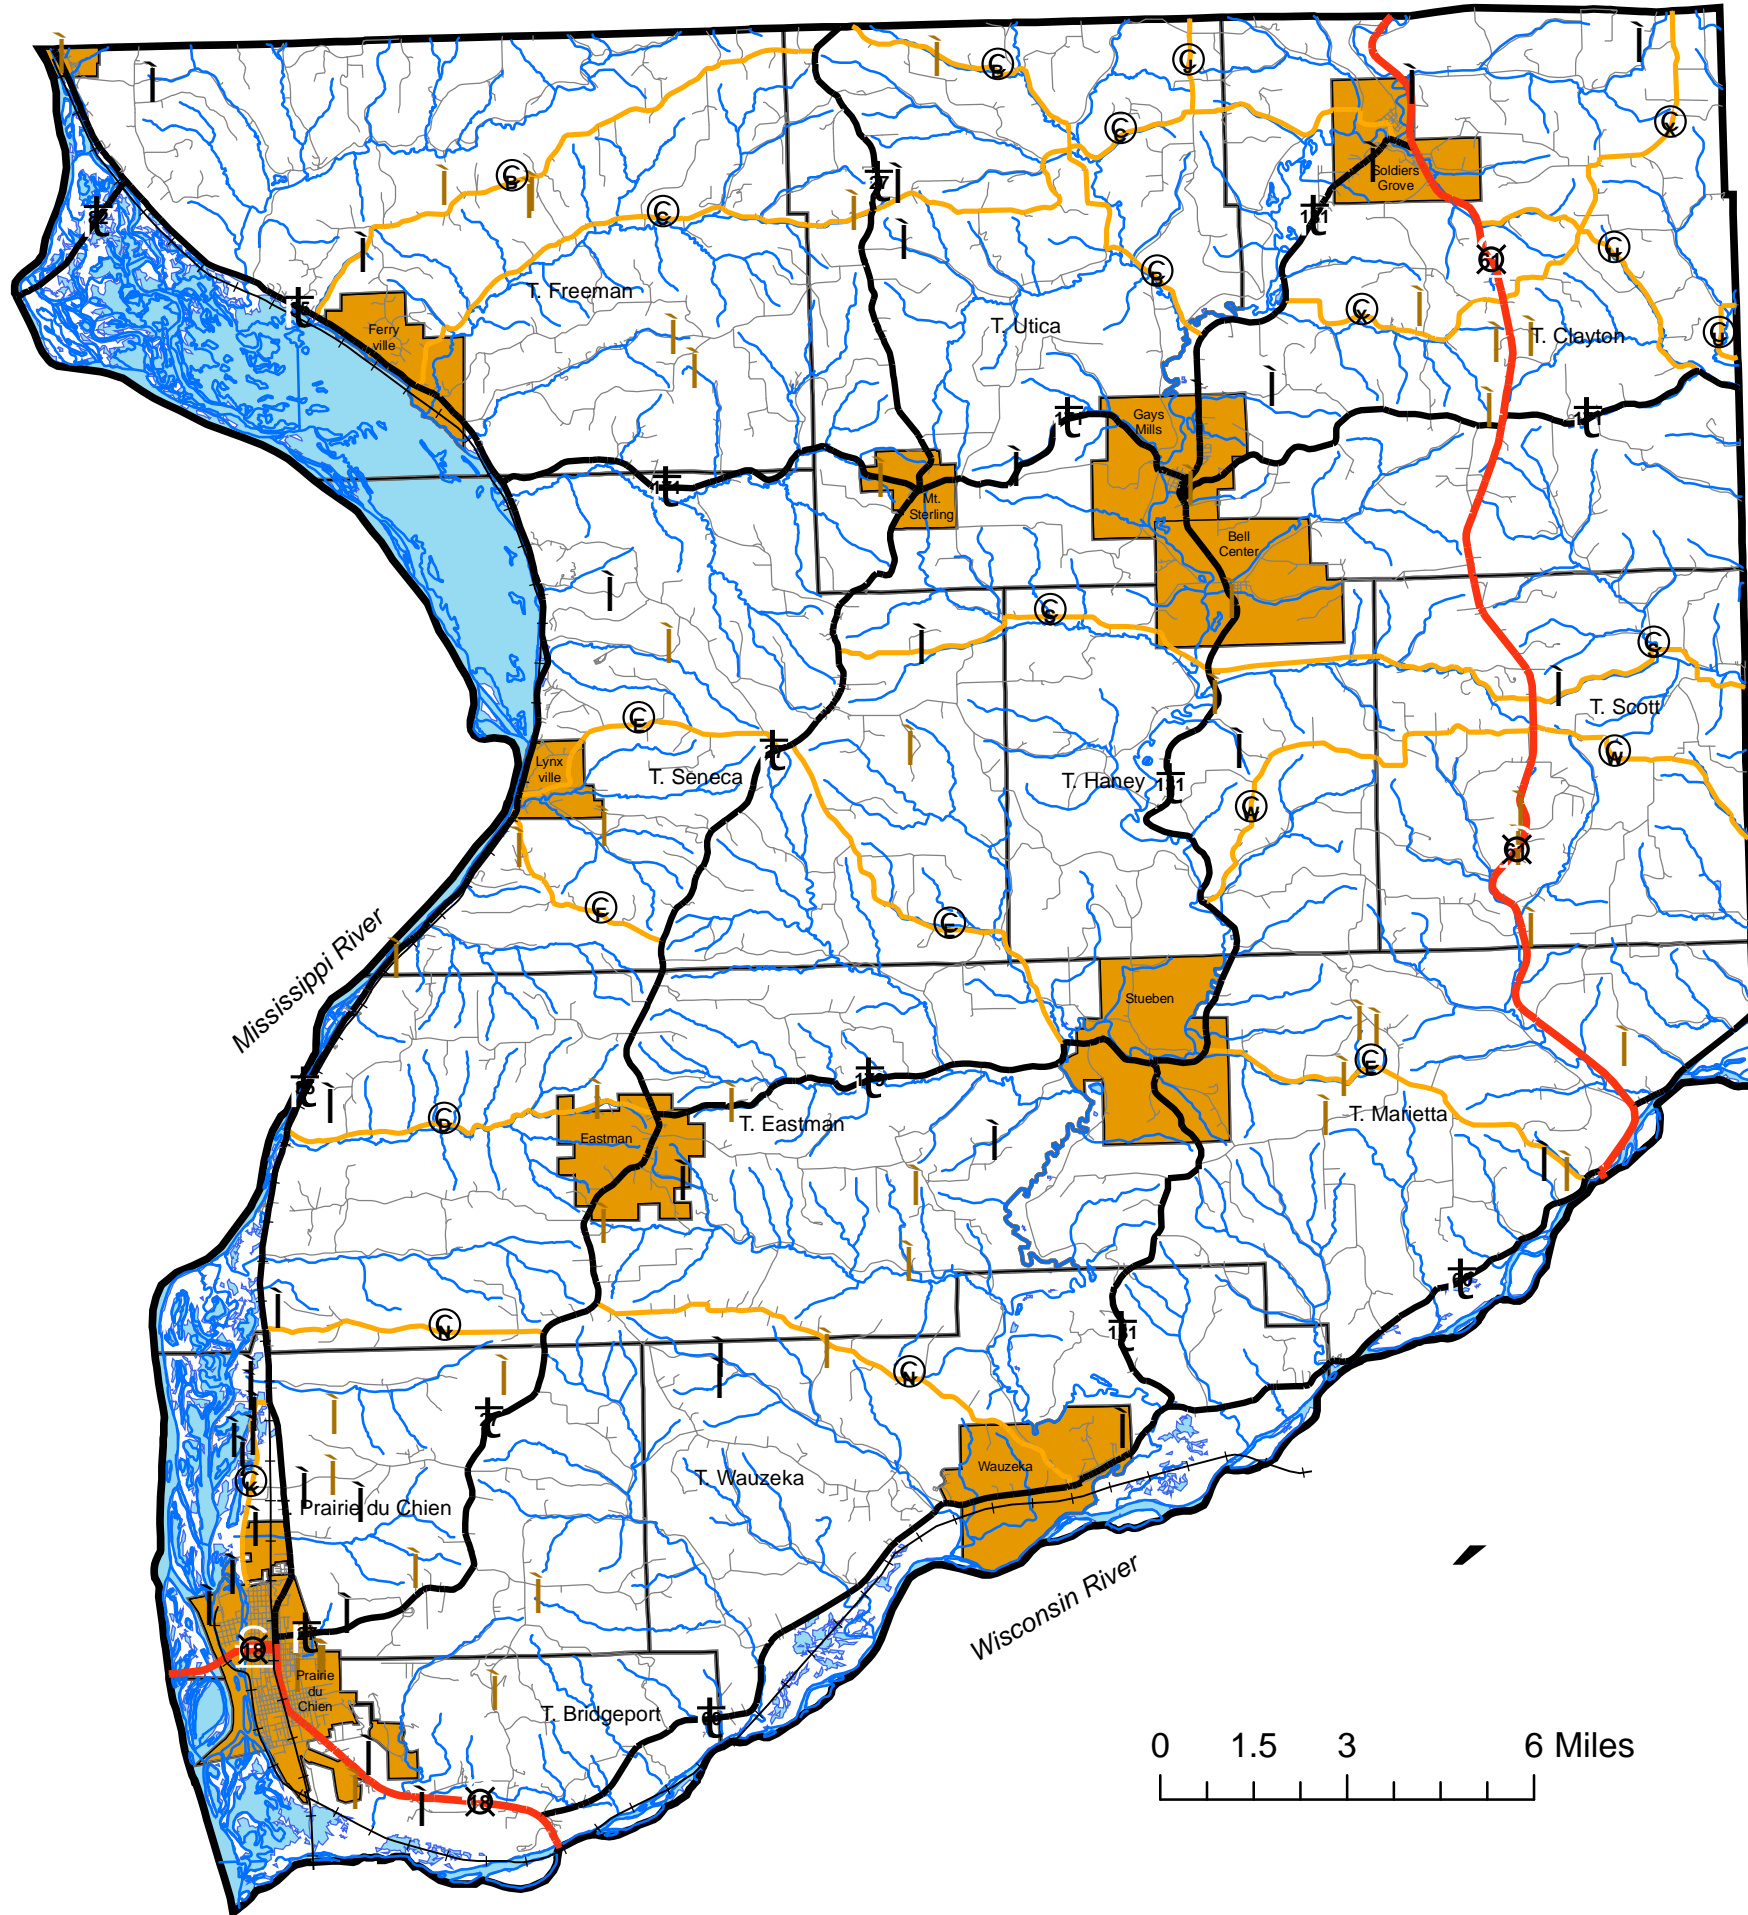

# Map 6.03 Crawford County Non-Metallic Mine Sites

## Legend

- County Registered Non-Metallic Mine/Quarry
- Other Non-Metallic Mine/Quarry (Historical, etc.)

## Roads

- U.S. Highways
- State Highways
- County Roads
- Local Roads
- Railroads

## Municipalities

- City/Village Limit
- Local Gov't Unit Boundaries
- Open Water
- Rivers and Streams

Map prepared by Jake Stansfield, University of Wisconsin - La Crosse Geography Intern for the Mississippi River Regional Planning Commission