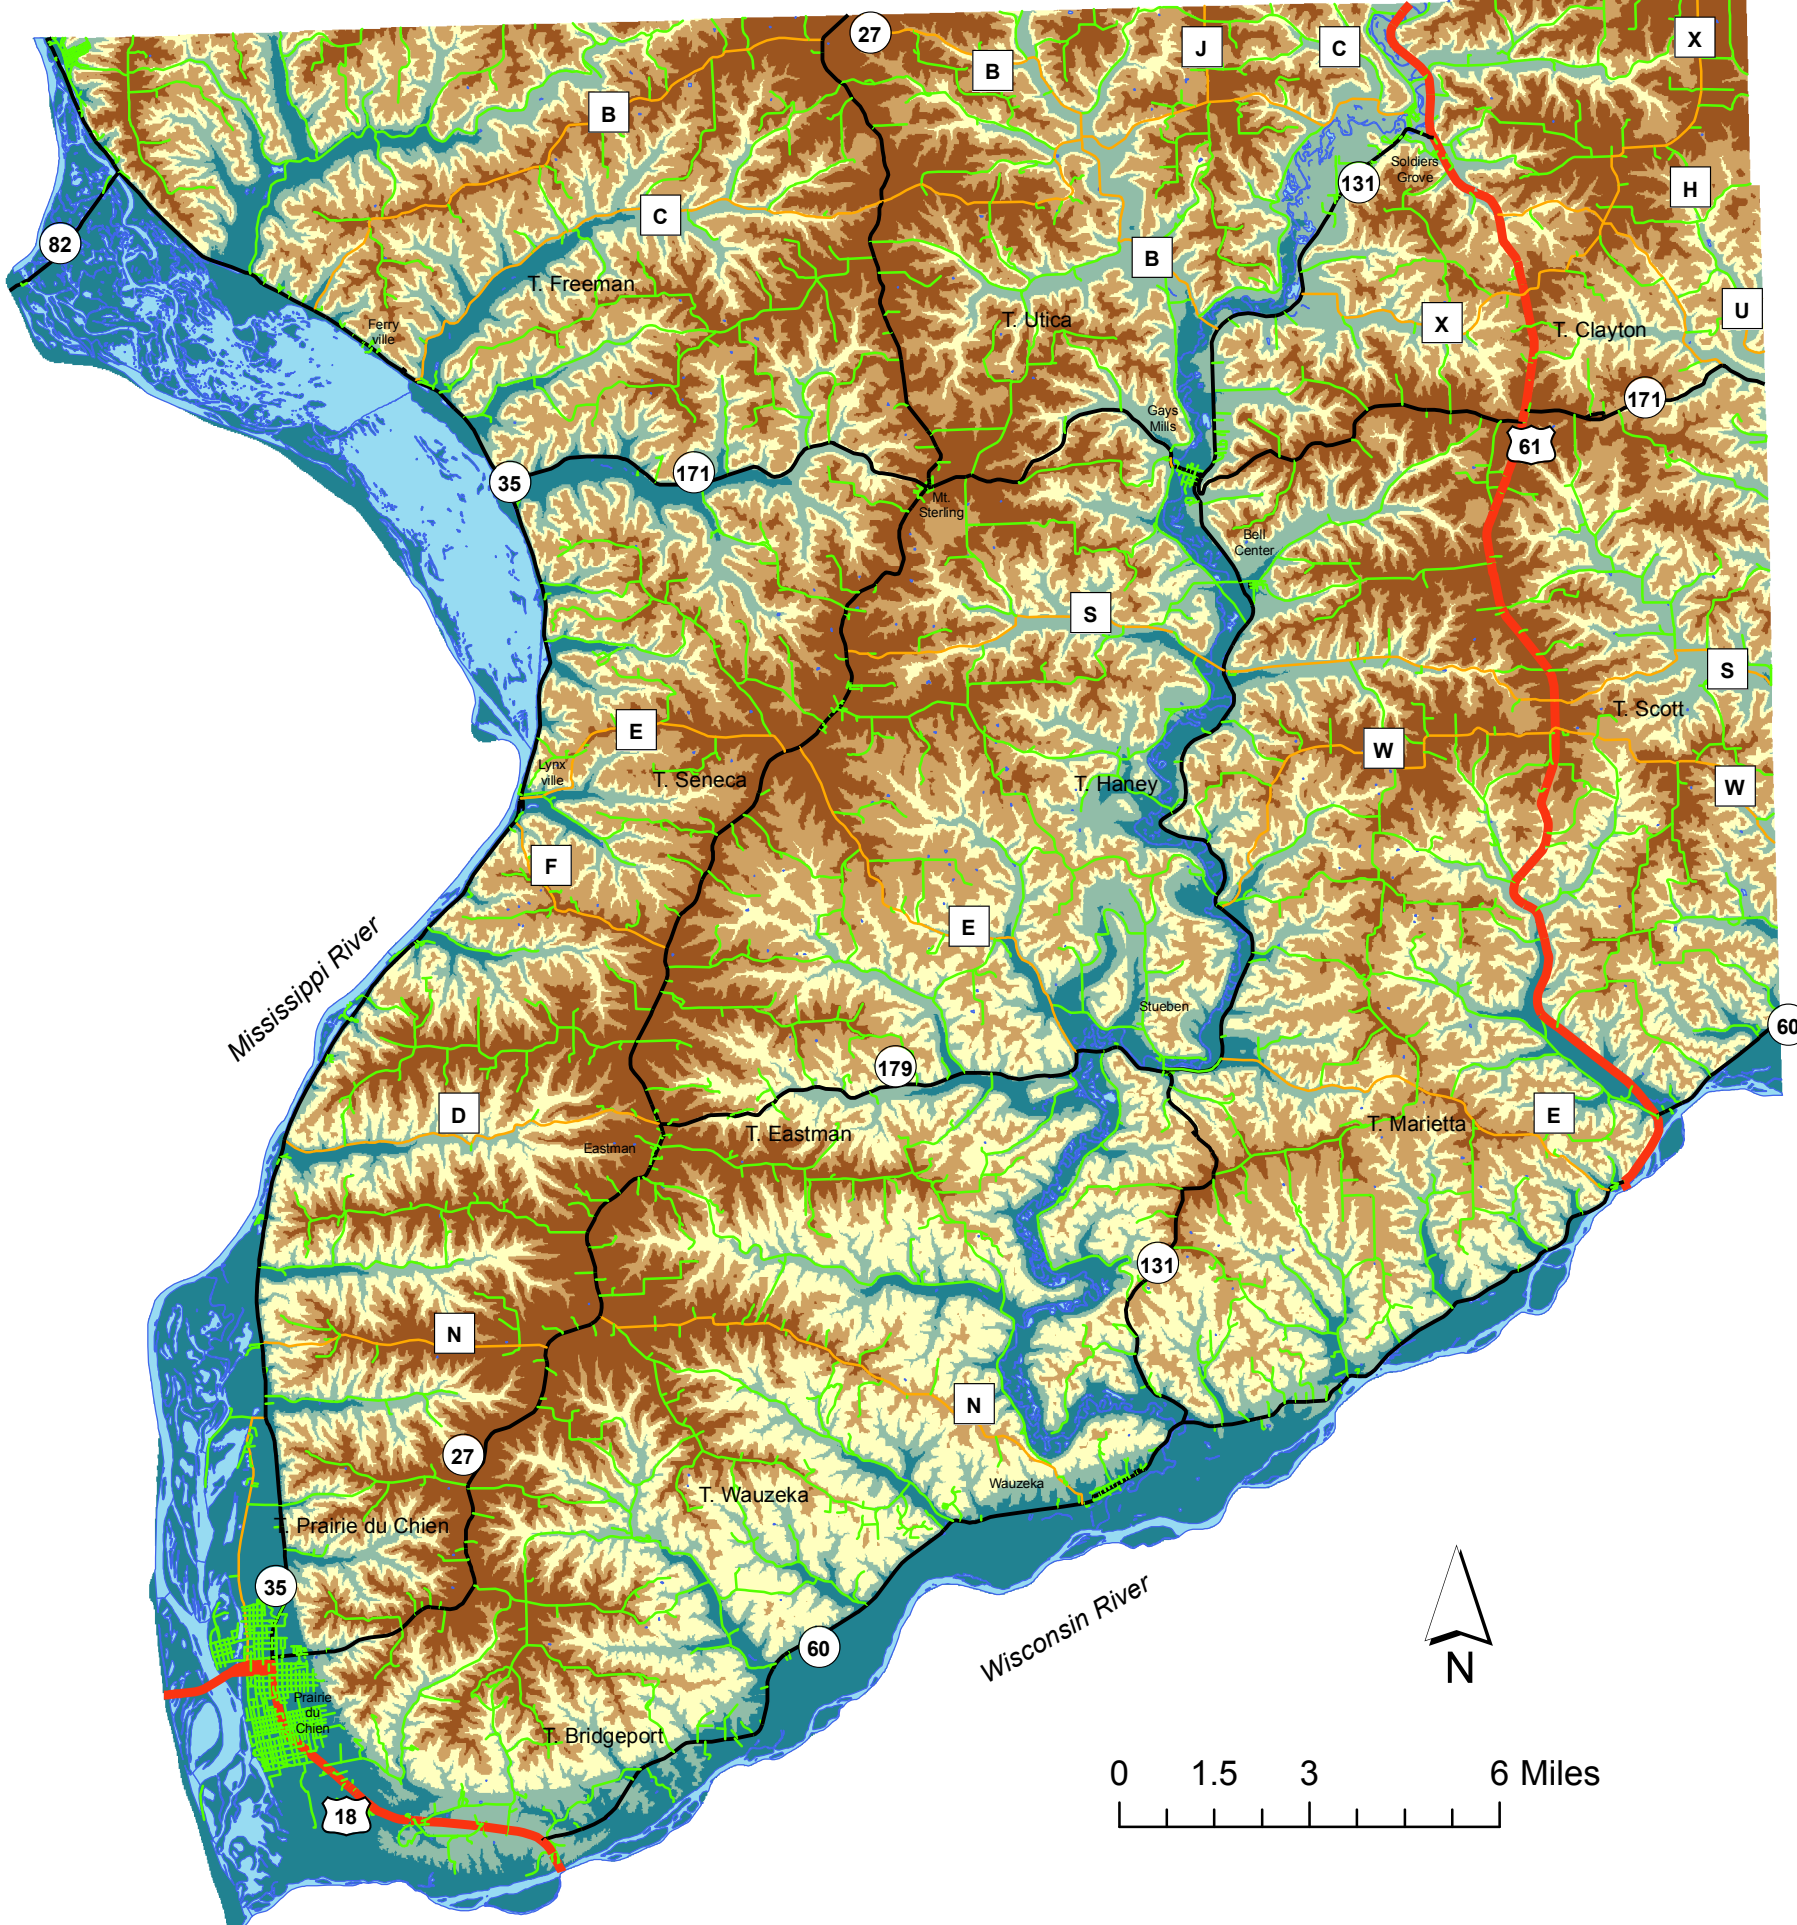

Map 6.01 Crawford County Elevation

Legend

- U.S. Highways
- State Highways
- County Roads
- Local Roads

Elevation in Feet

- 600 - 711
- 712 - 854
- 855 - 977
- 978 - 1081
- 1082 - 1313

Map prepared by Jake Stansfield, University of Wisconsin - La Crosse Geography Intern for the Mississippi River Regional Planning Commission