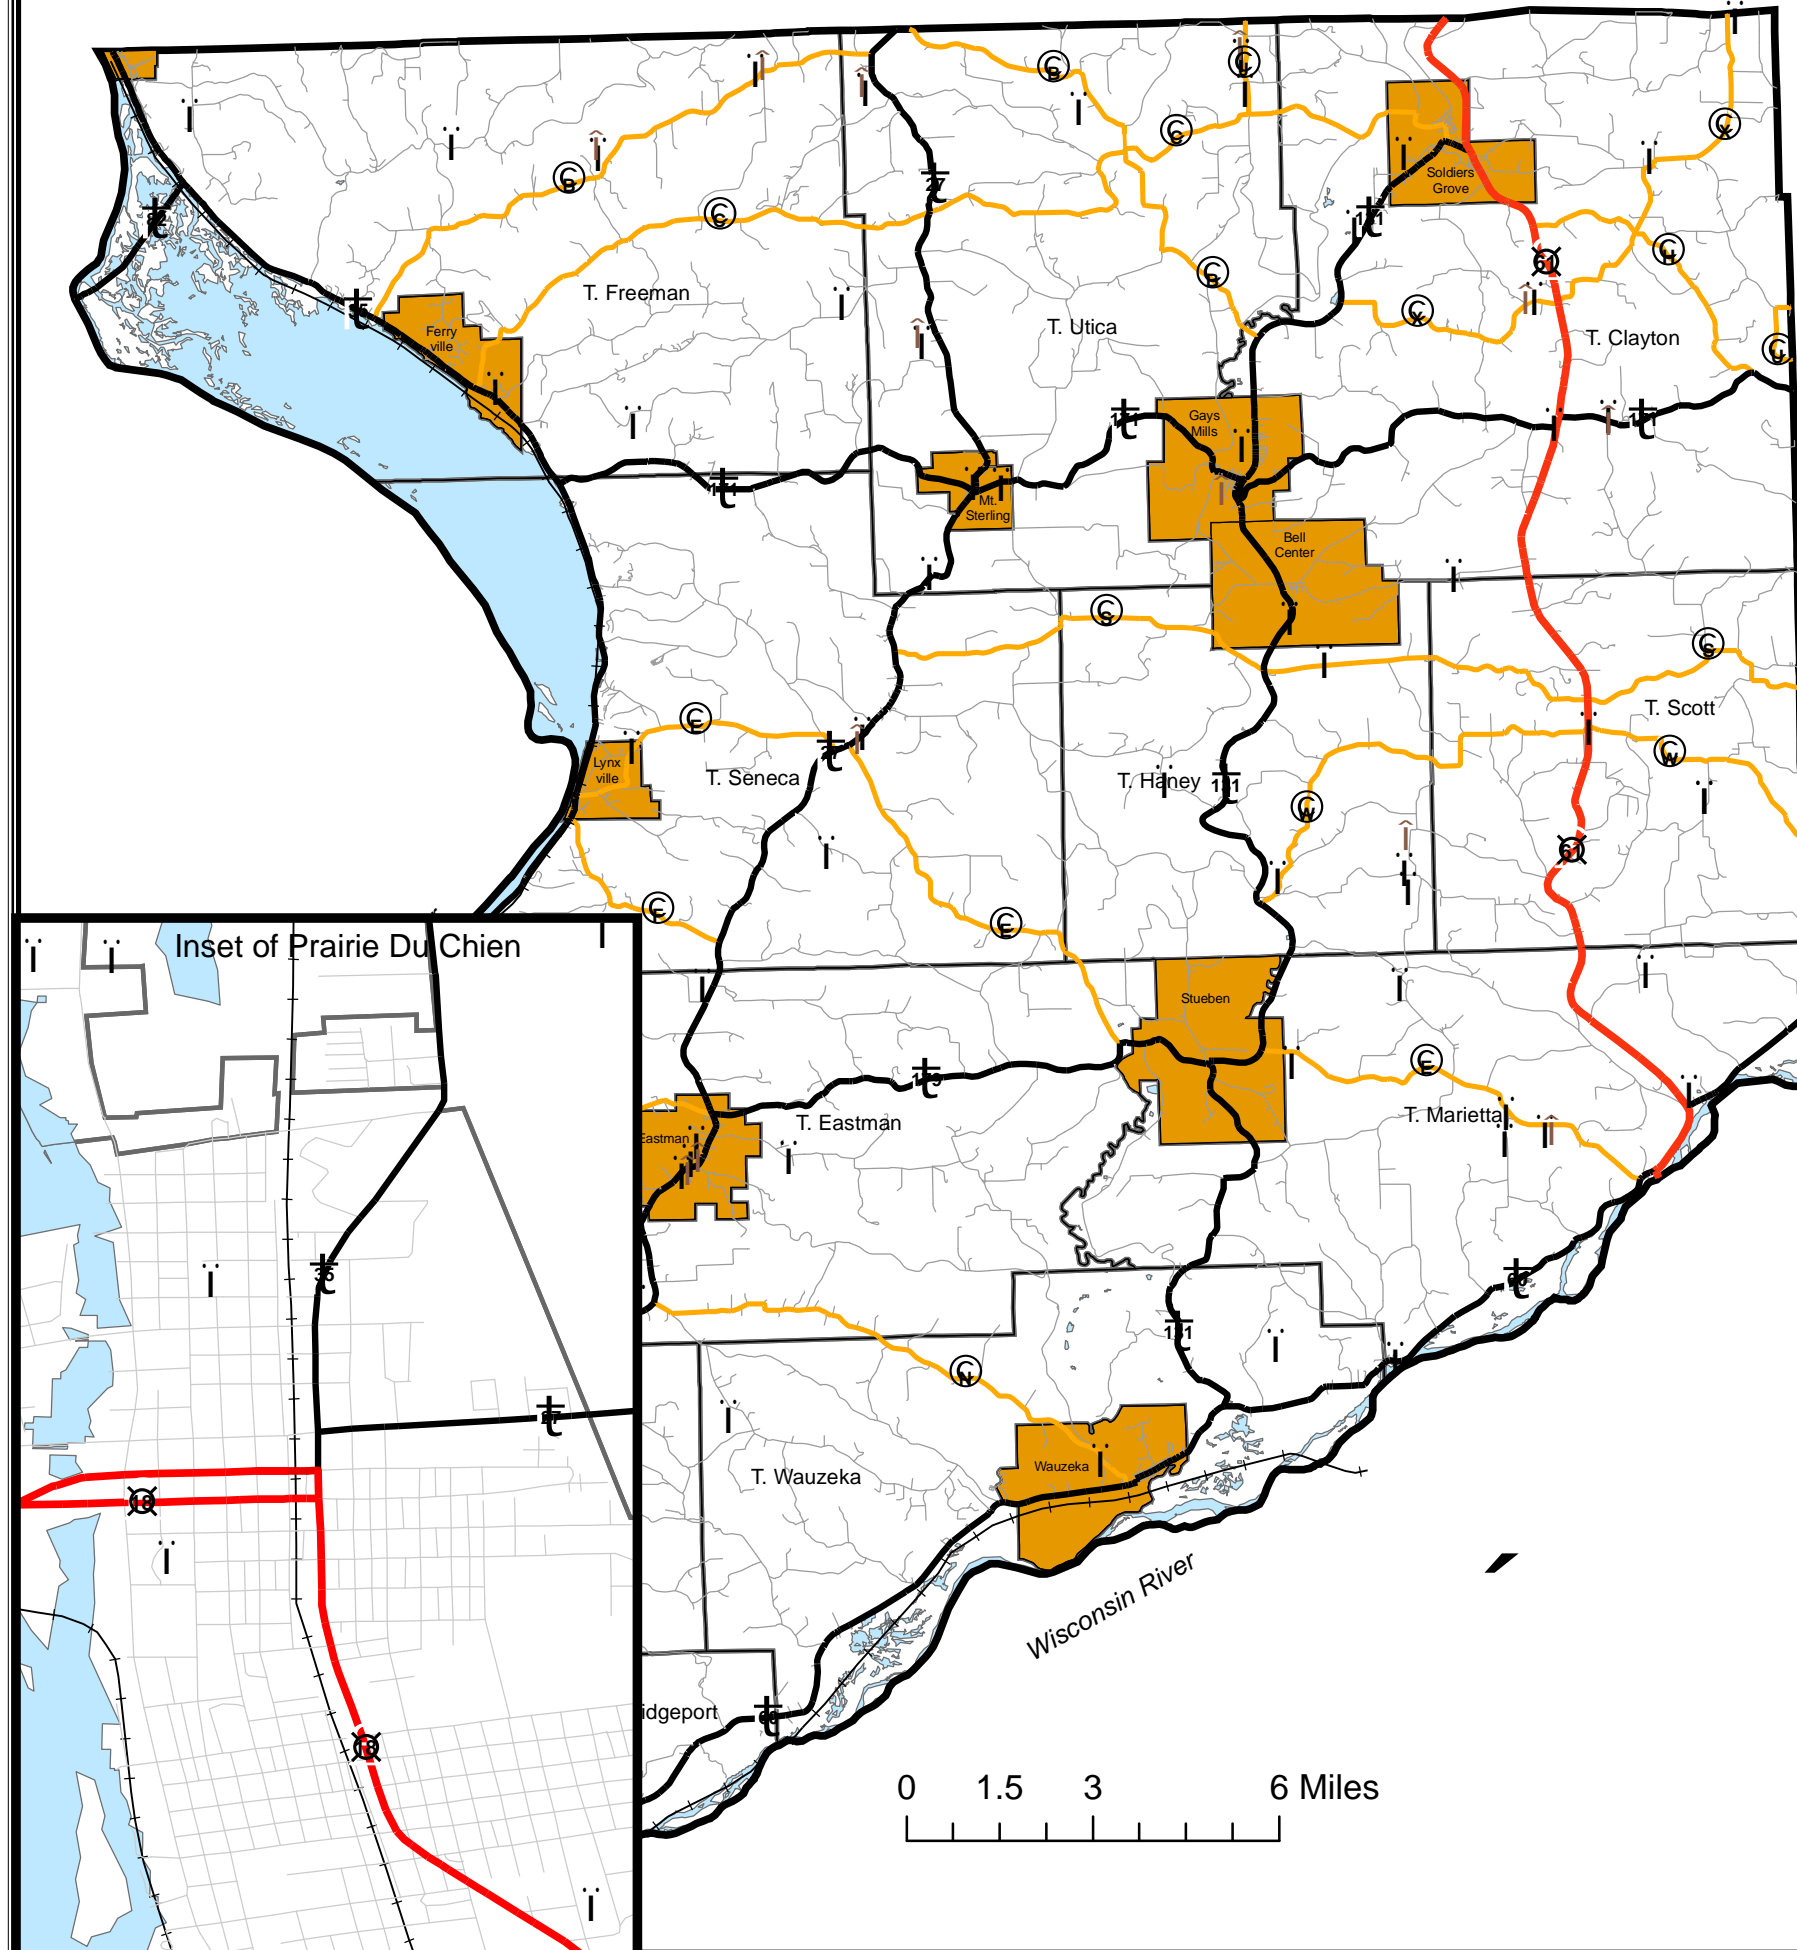

# Map 5.06 Crawford County Churches and Cemeteries

## Legend

- ⊥ Cemetary
- ⊥ Church

## Roads

- U.S. Highways
- State Highways
- County Roads
- Local Roads
- Railroads
- Open Water

## Municipalities

- City/Village Limit
- Local Gov't Unit Boundaries

Map prepared by Jake Stansfield, University of Wisconsin - La Crosse Geography Intern for the Mississippi River Regional Planning Commission