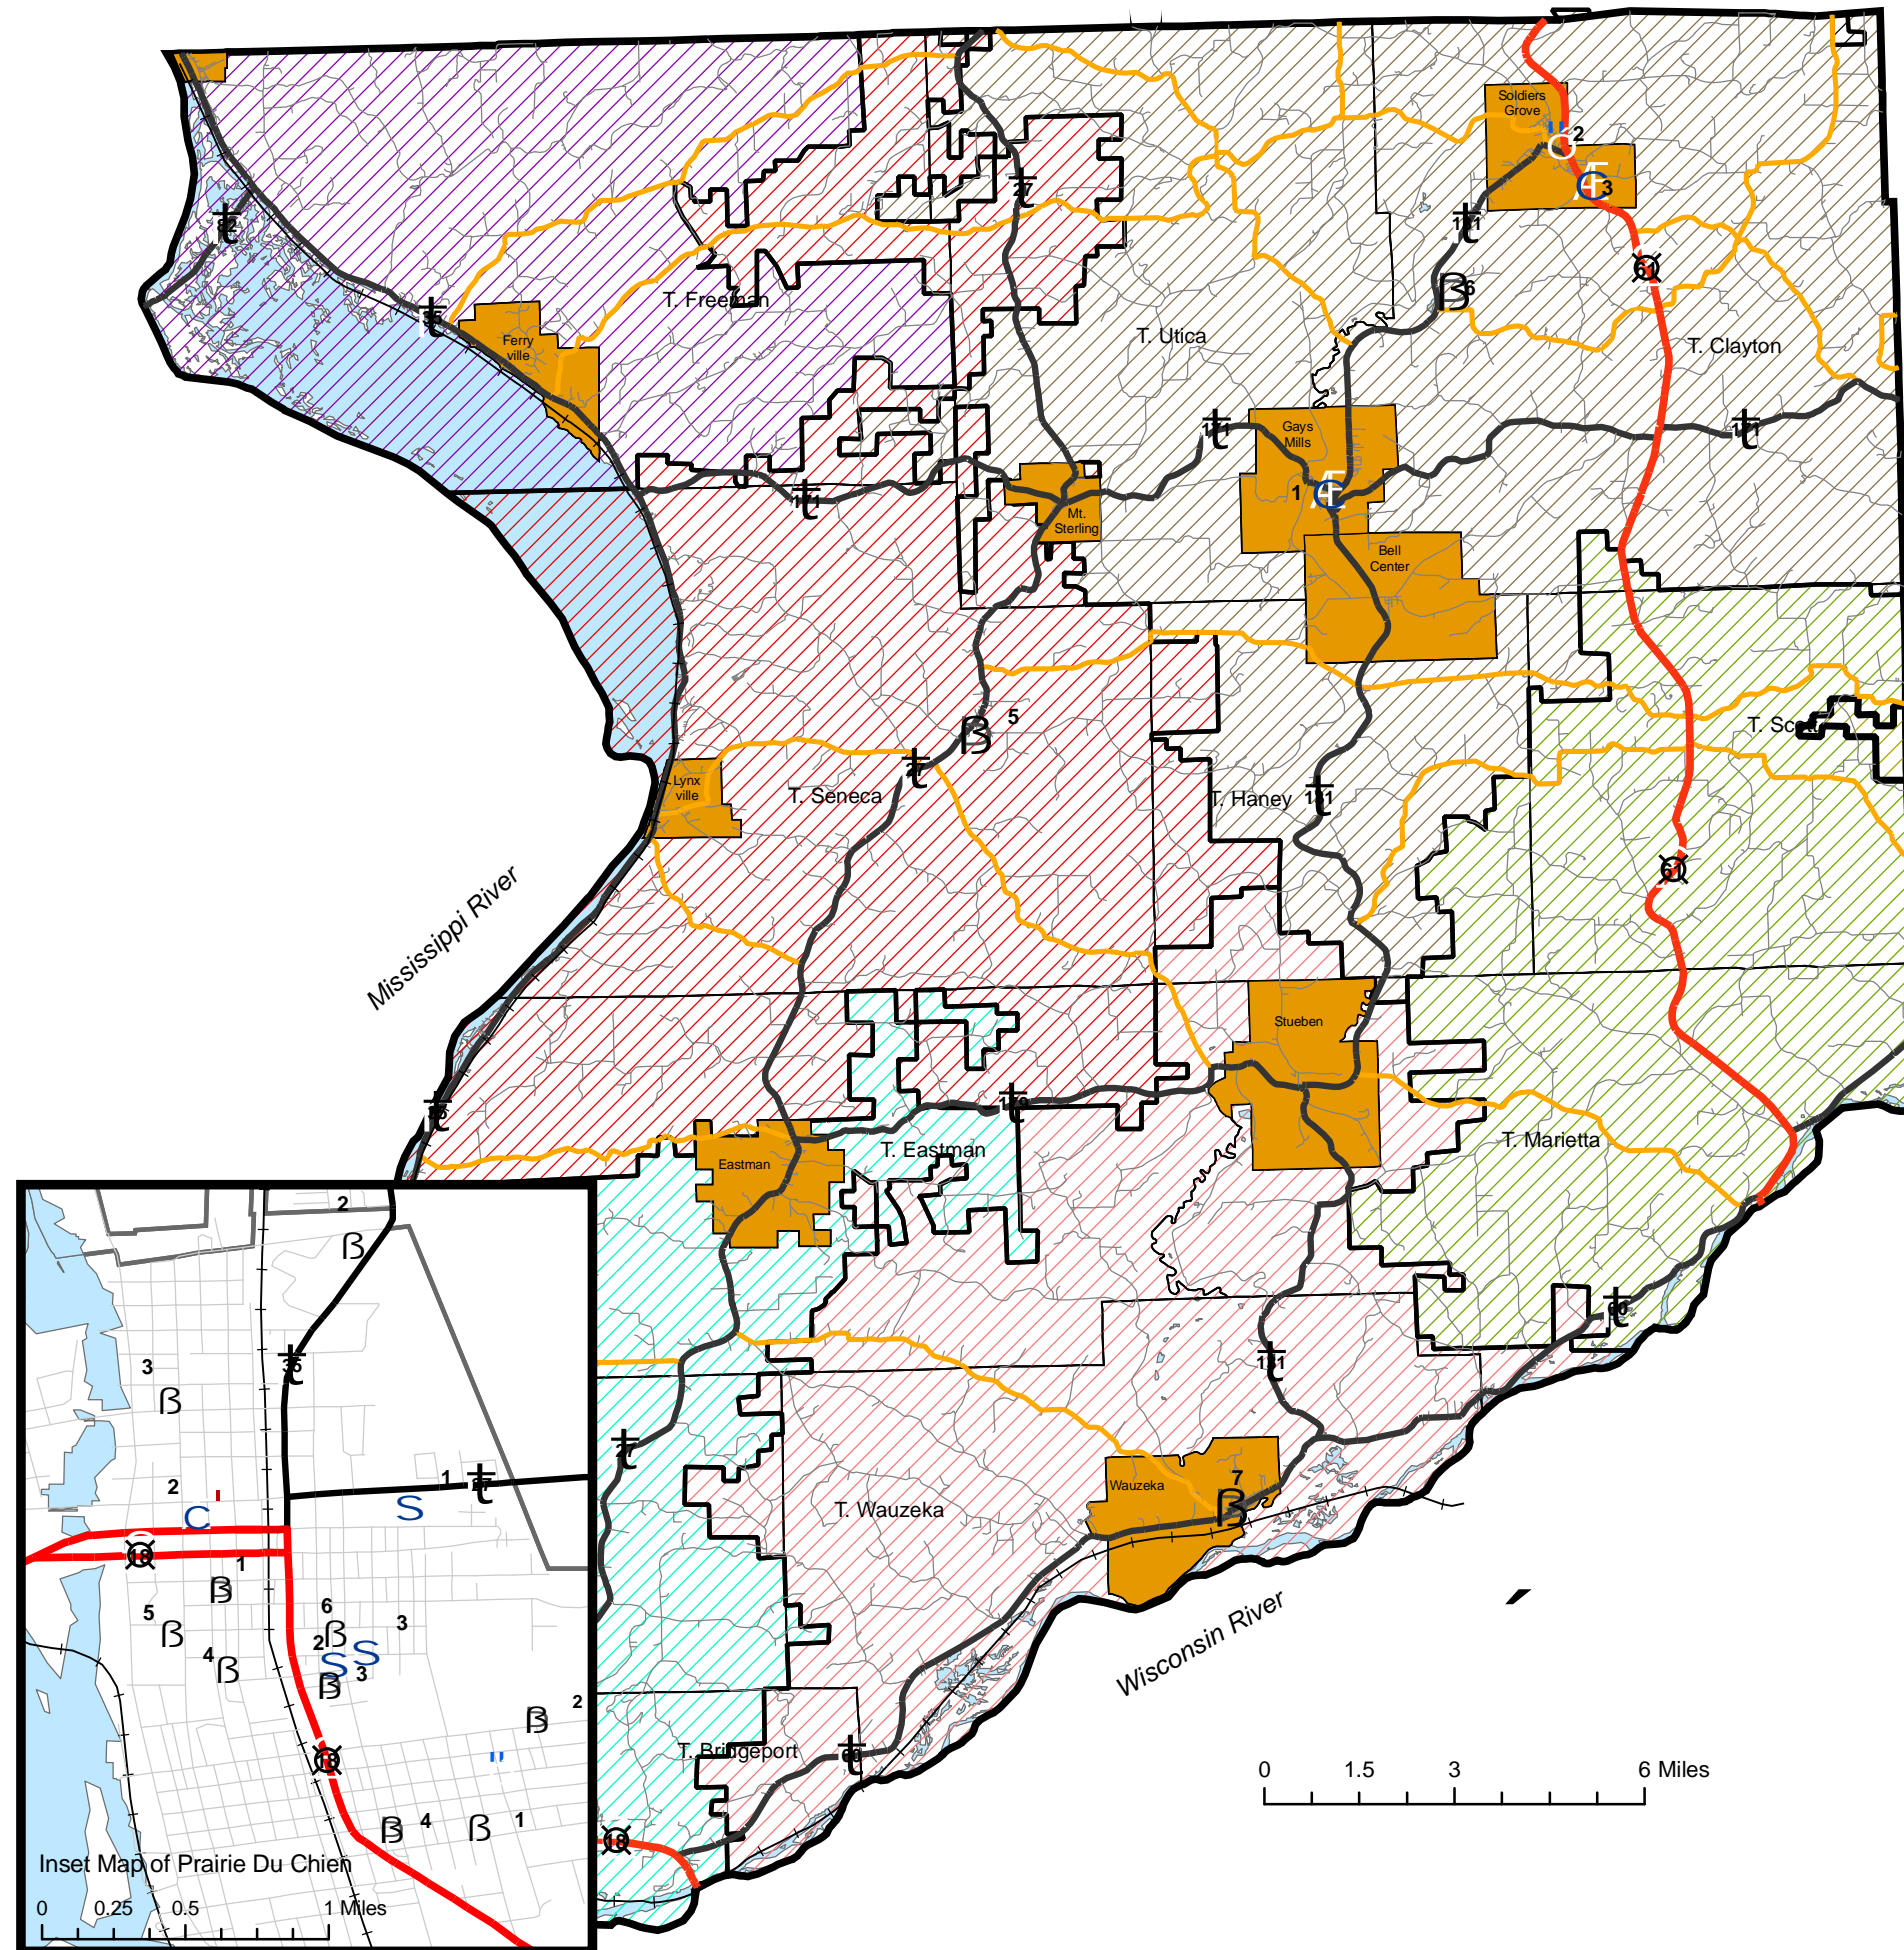

### Municipalities

-  City/Village Limit
-  Local Gov't Unit Boundaries

### Libraries

1. Gays Mill Public Library, Gays Mills
2. Joseph W. & Emma L. Wachute Memorial Library, Prairie du Chien
3. Soldiers Grove Public Library, Soldiers Grove

### Publics Schools

1. BA Kennedy School, Prairie du Chien
2. Bluff View Intermediate, Prairie du Chien
3. Prairie du Chien High School, Prairie du Chien
4. Prairie du Chien Correctional Institute, PDC
5. Seneca Elementary School, Seneca  
Seneca Jr. High School, Seneca  
Seneca High School, Seneca
6. N. Crawford Elementary School, Soldiers Grove  
North Crawford High School, Soldiers Grove
7. Wauzeka Elementary School, Wauzeka  
Wauzeka Jr. High School, Wauzeka  
Wauzeka High School, Wauzeka

### Crawford County School Districts

-  DE SOTO AREA
-  SENECA
-  WAUZeka-STEUBEN
-  NORTH CRAWFORD
-  BOSCOBEL AREA
-  PRAIRIE DU CHIEN AREA
-  Kickapoo Area
-  Riverdale

Map prepared by Jake Stansfield, University of Wisconsin - La Crosse Geography Intern for the Mississippi River Regional Planning Commission