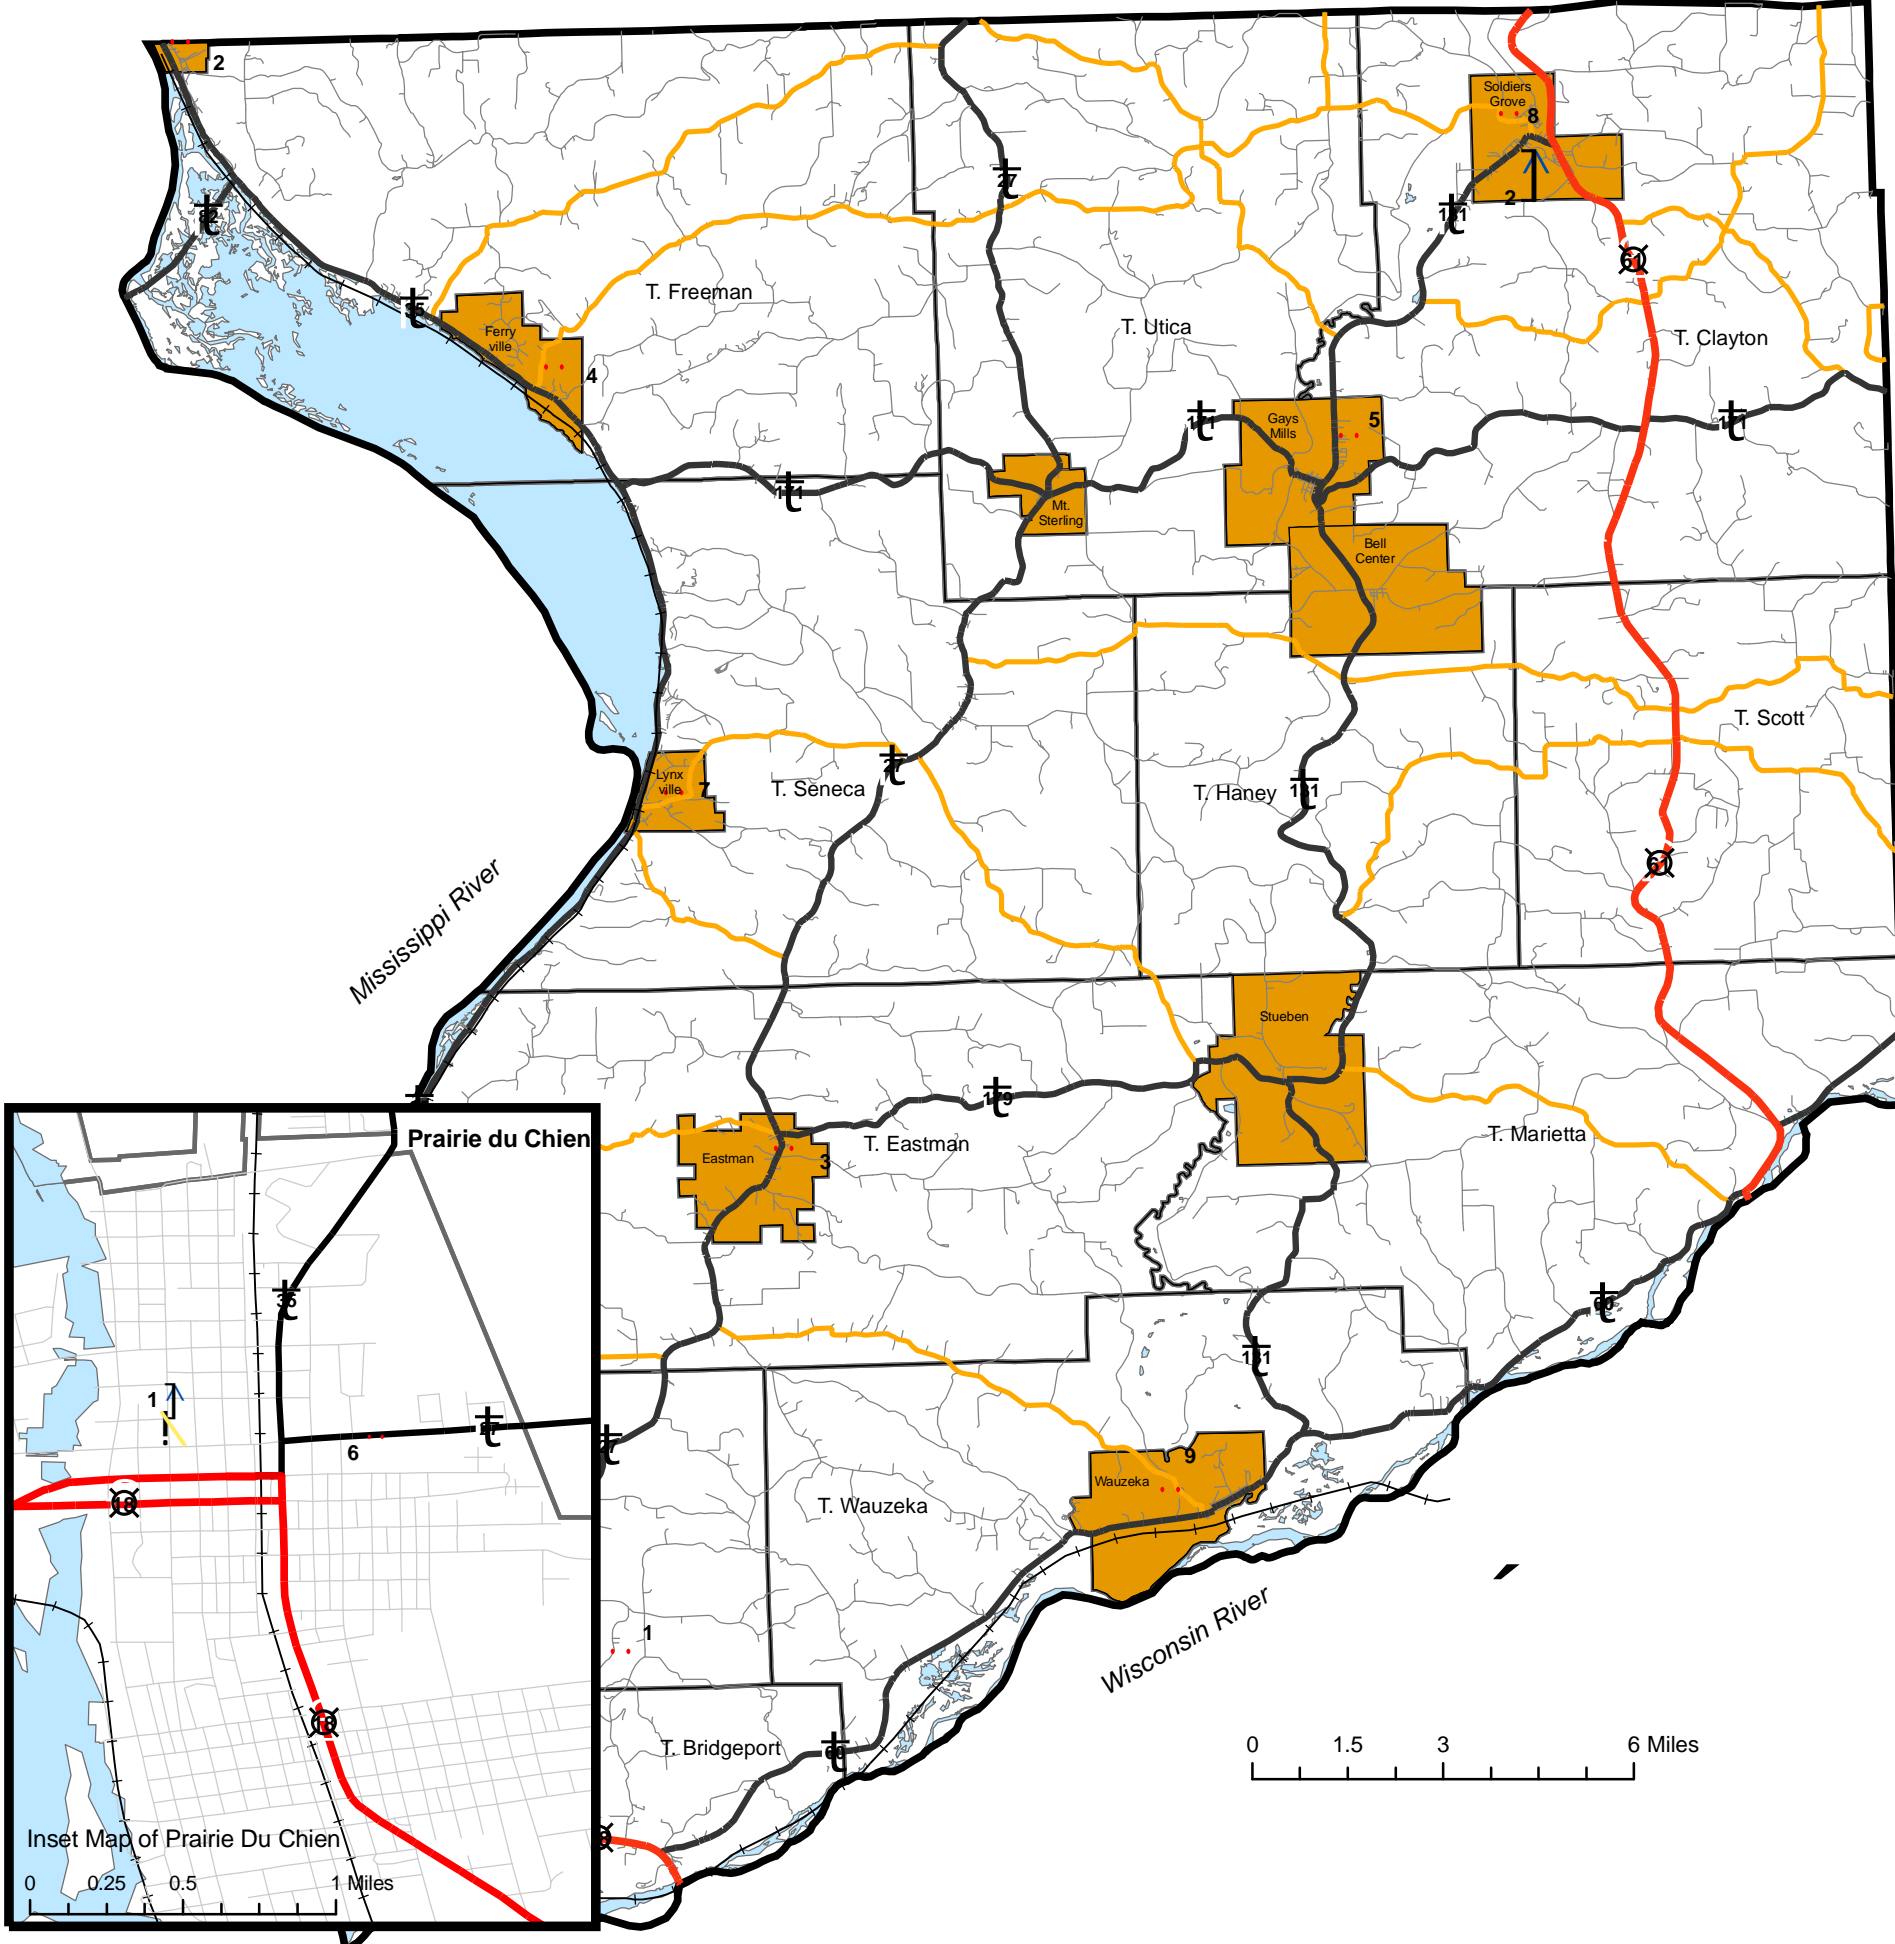

## Legend

### Municipalities

-  City/Village Limit
-  Local Gov't Unit Boundaries

 Fire Departments

1. Bridgeport Volunteer Fire Dept., Prairie Du Chien
2. De Soto Volunteer Fire Dept., De Soto
3. Eastman Volunteer Fire Dept., Eastman
4. Ferryville Volunteer Fire Dept., Ferryville
5. Gays Mills Volunteer Fire Dept., Gays Mills
6. Prairie Du Chien Fire Dept., Prairie Du Chien
7. Seneca Volunteer Fire Dept., Seneca
8. Soldiers Grove Fire Dept., Soldiers Grove
9. Wauzeka Volunteer Fire Dept., Wauzeka

Map prepared by Jake Stansfield, University of Wisconsin - La Crosse Geography Intern for the Mississippi River Regional Planning Commission