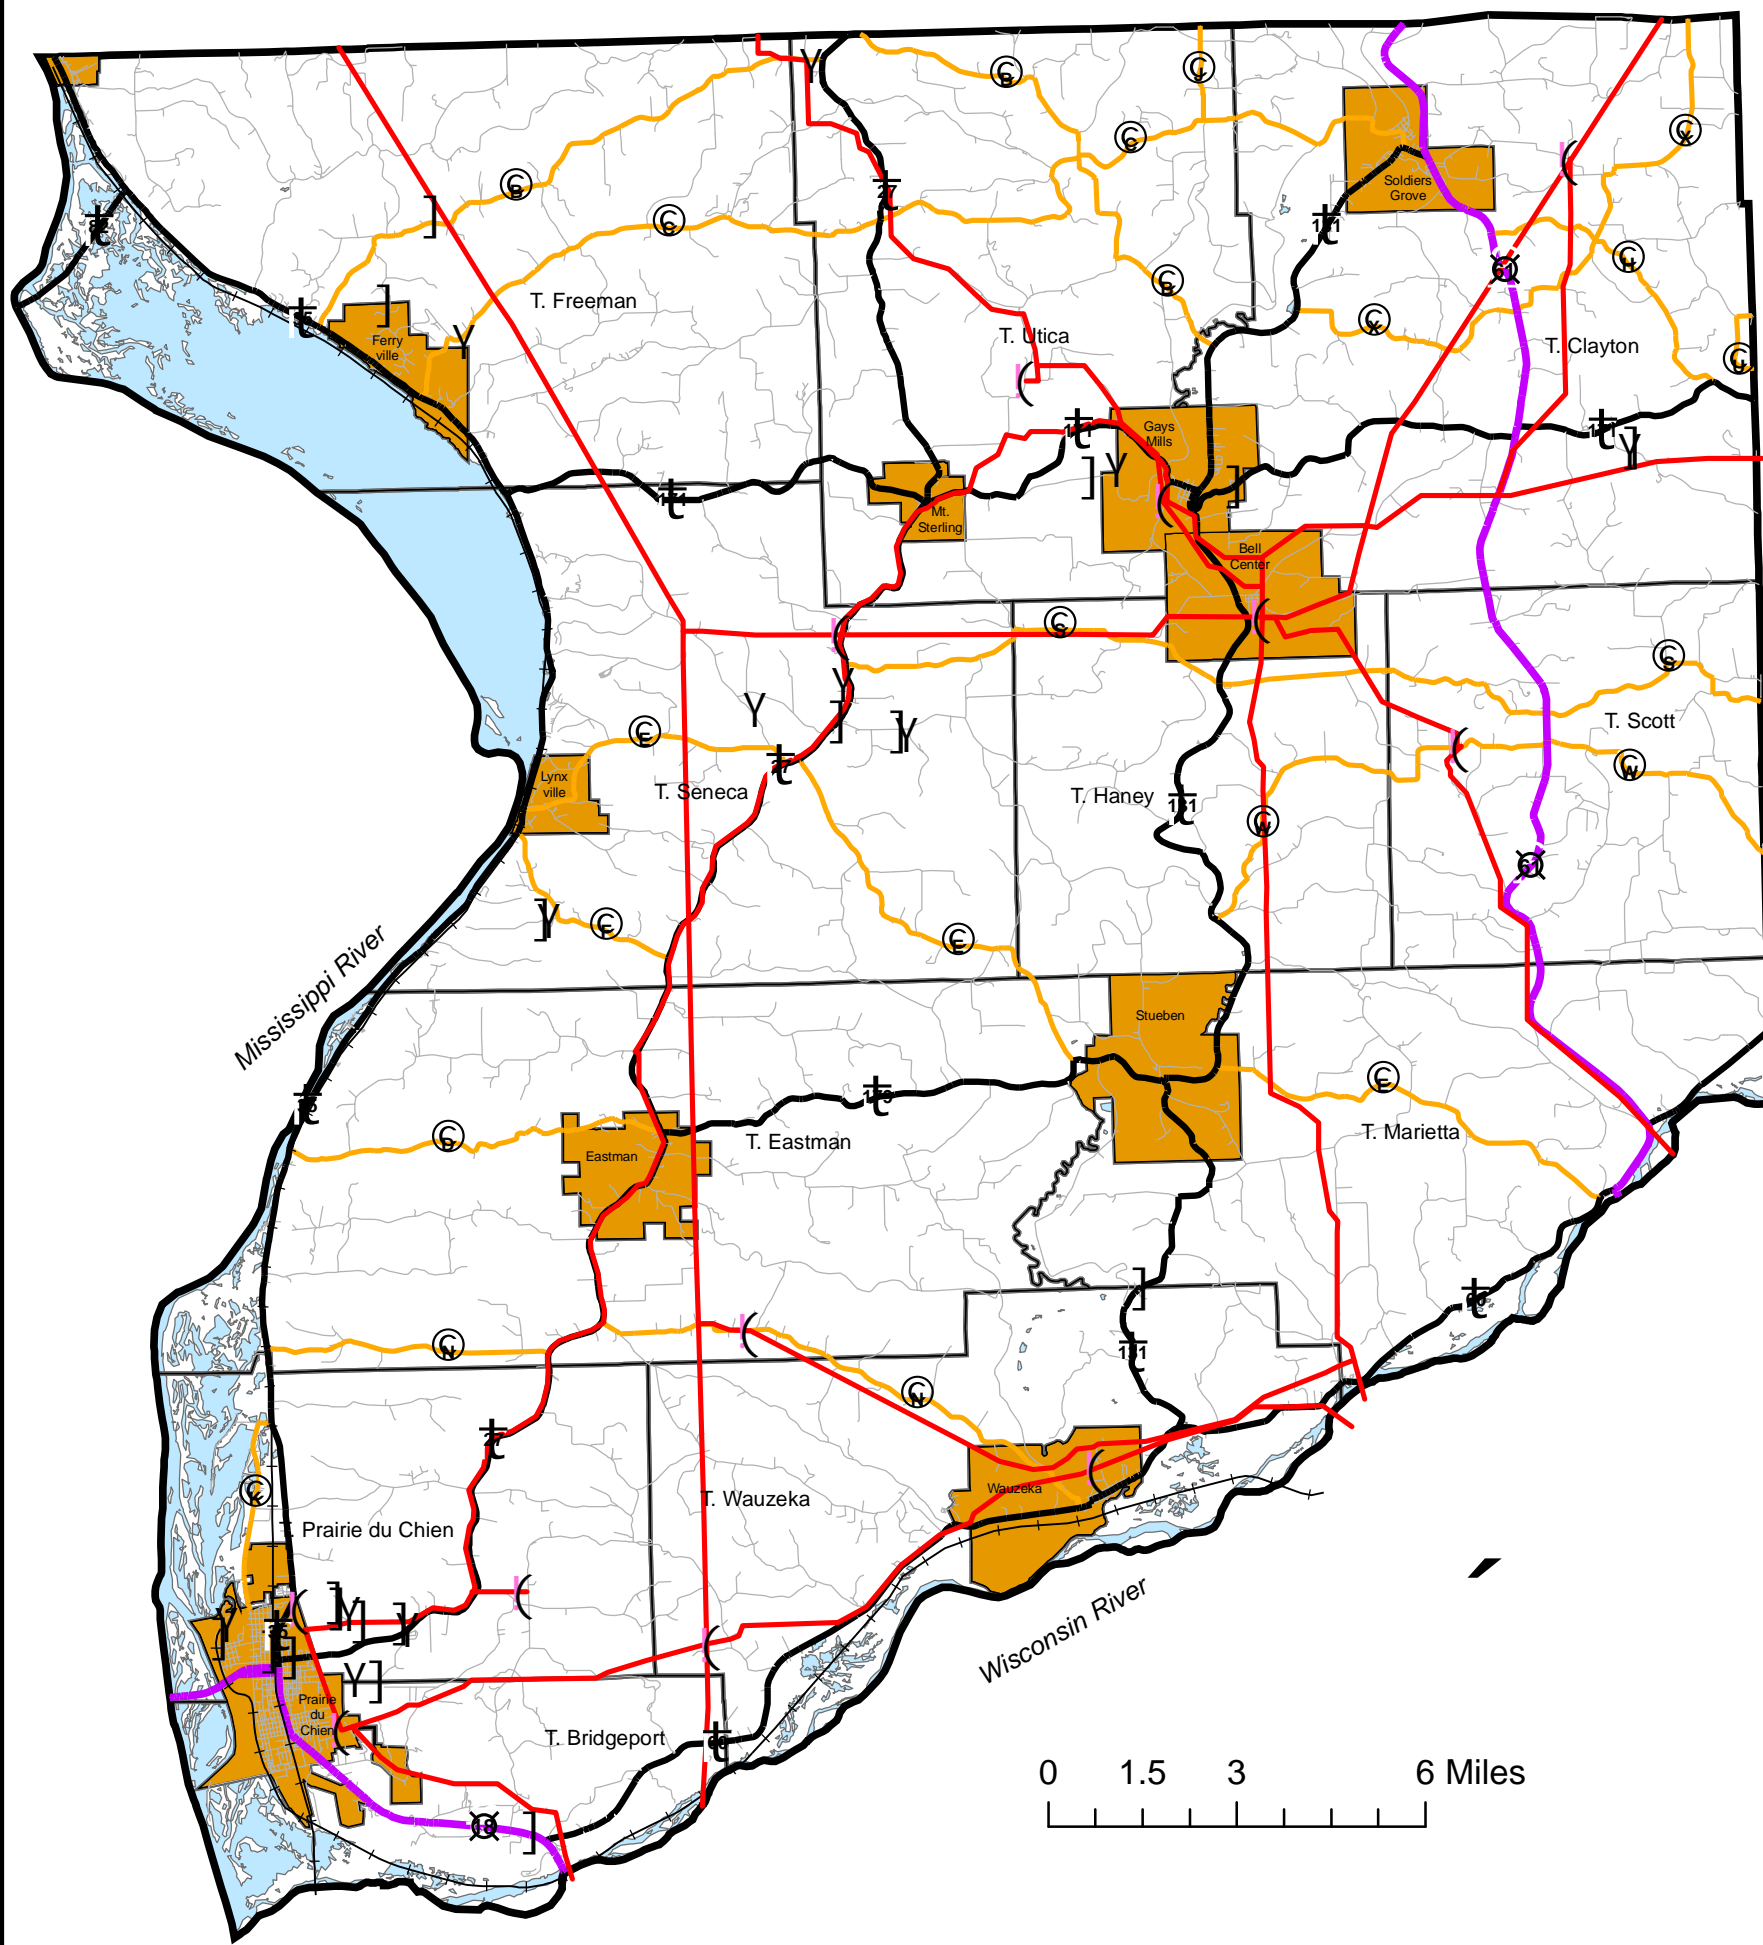

Map 5.03 Crawford County Transmission Lines, Substations, Communication Towers

Legend

Utilities

-  Substation
-  Transmission Lines
-  Radio Tower
-  Cell Tower

Roads

-  U.S. Highways
-  State Highways
-  County Roads
-  Local Roads
-  Railroads

Municipalities

-  City/Village Limit
-  Local Gov't Unit Boundaries

Map prepared by Jake Stansfield, University of Wisconsin - La Crosse Geography Intern for the Mississippi River Regional Planning Commission