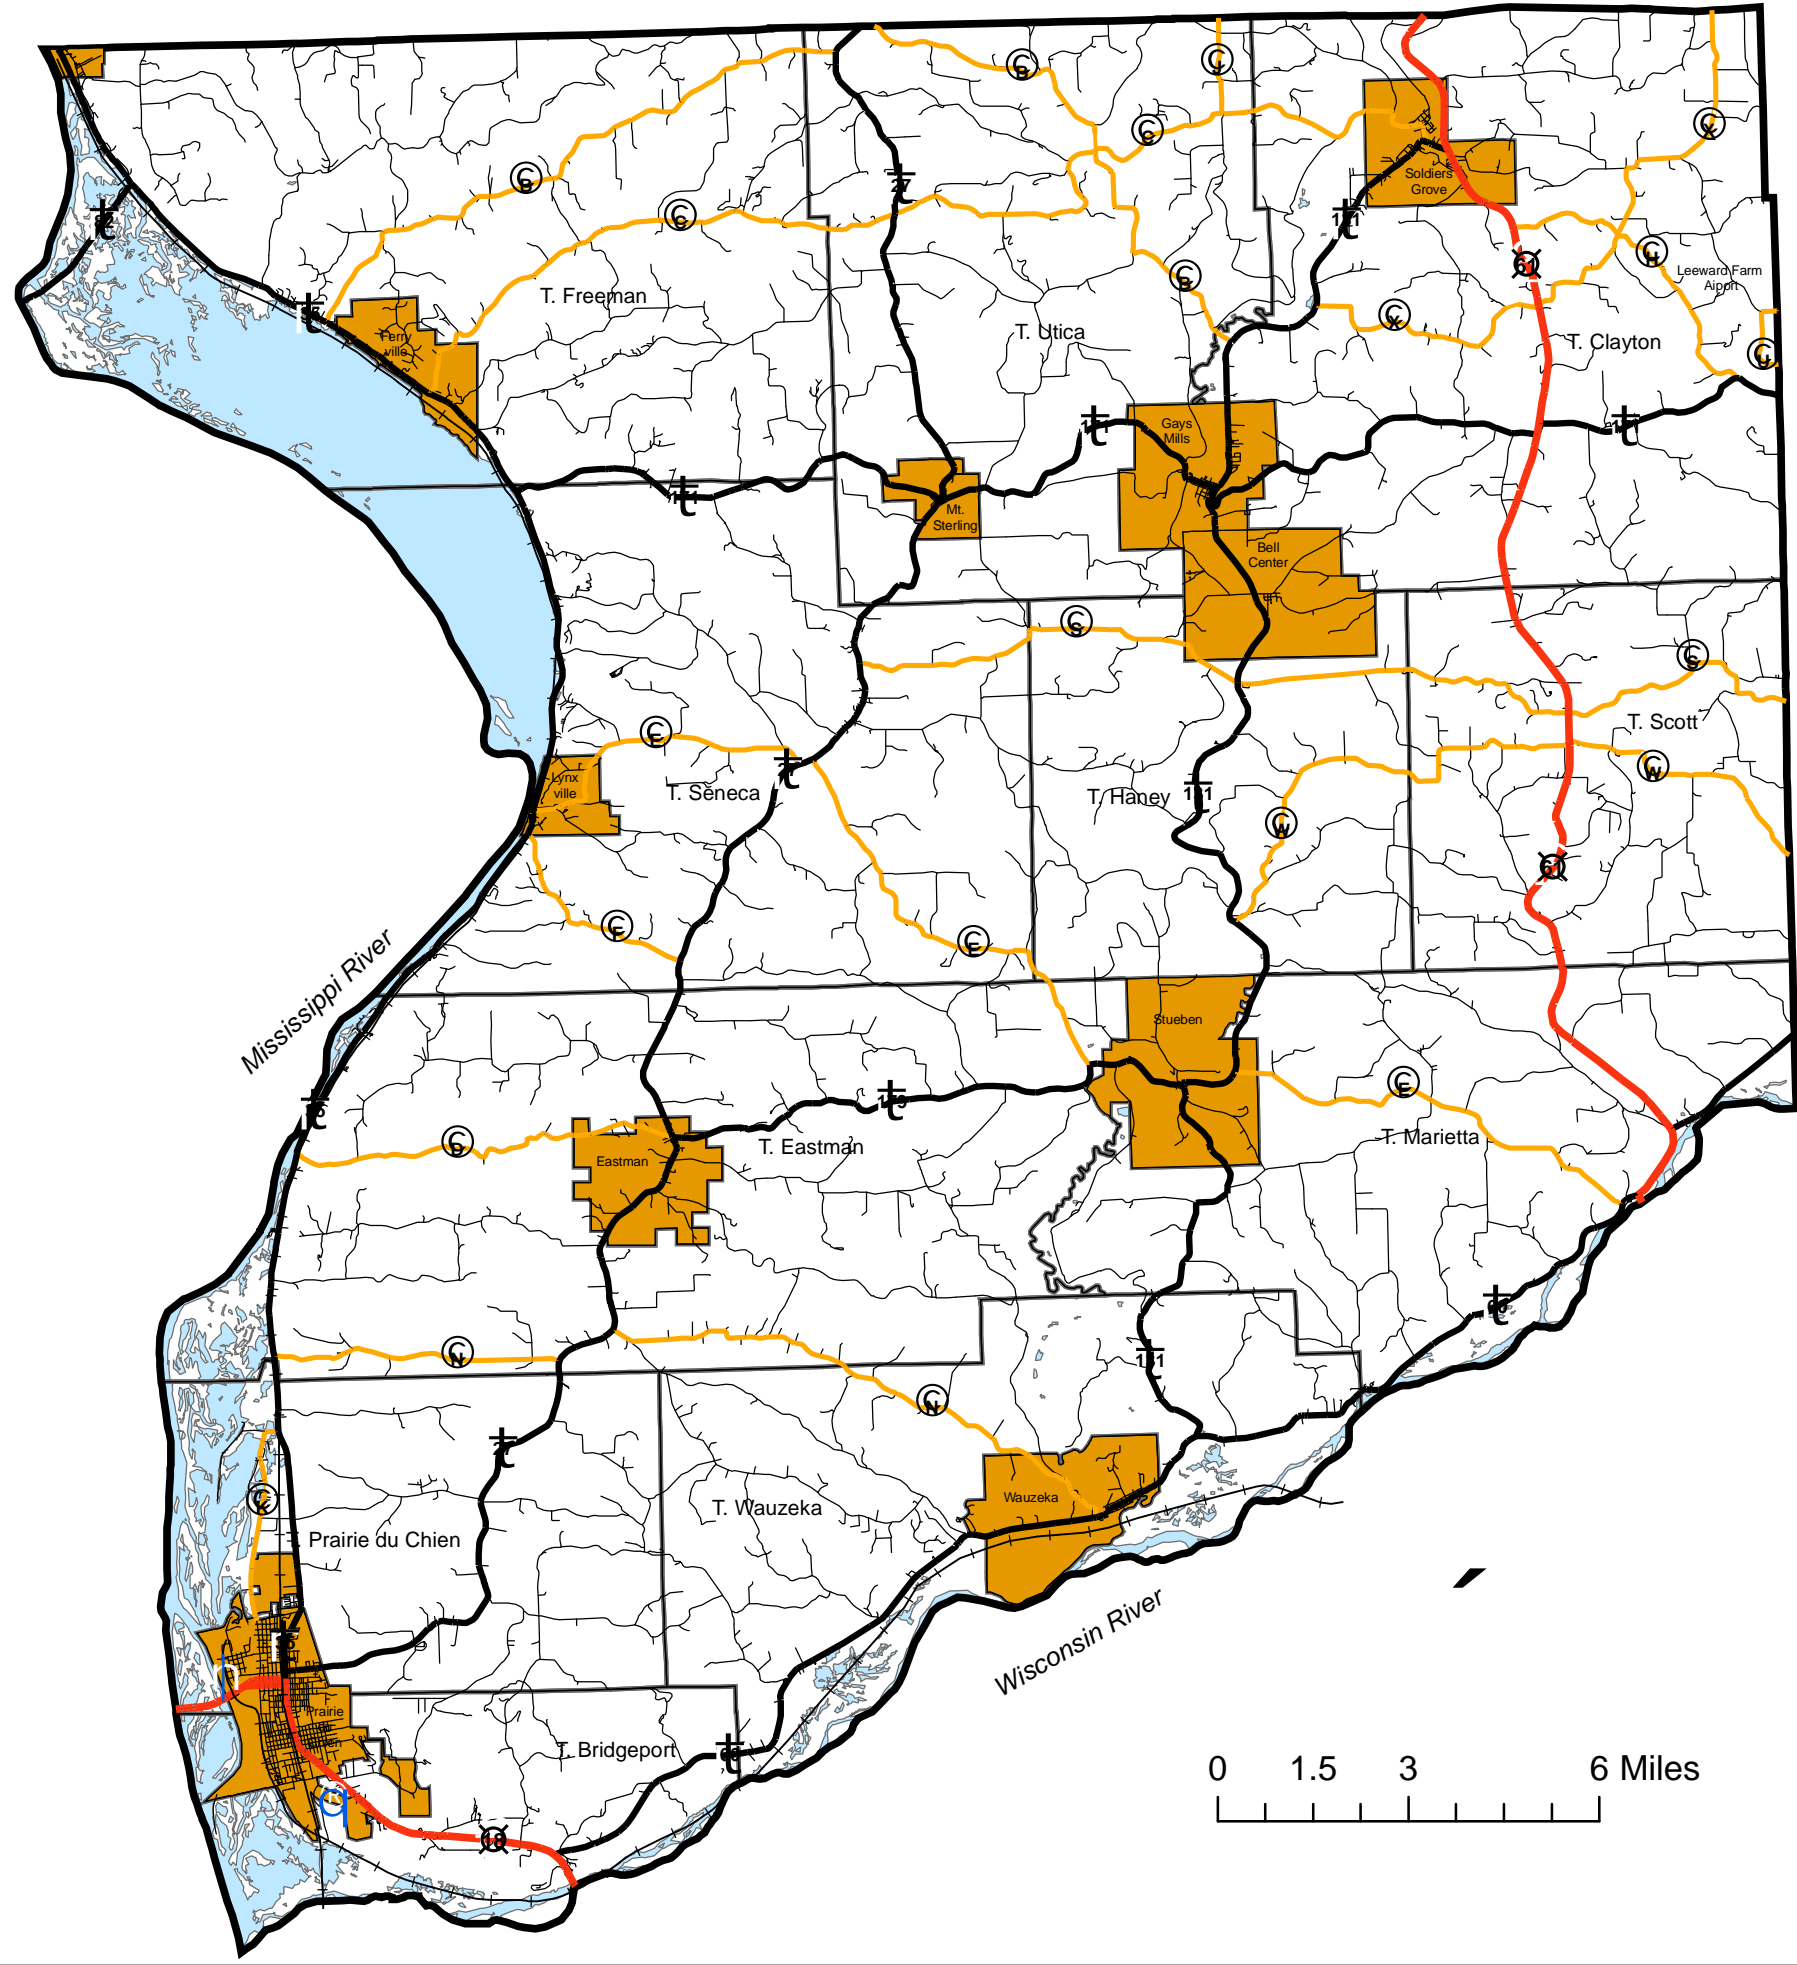

# Map 4.01 Crawford County Transportation Inventory

## Legend

- City/Village Limit
- Local Gov't Unit Boundaries
- U.S. Highways - 25 miles
- State Highways - 154 miles
- County Roads - 133 miles
- Local Roads
- Railroads
- Prairie du Chien Municipal Airport (PDC)
- Port of Prairie Du Chien

Miles of U.S. Highways, State Highways, and County Roads in Crawford County

U.S. Highways	Miles	State Highways	Miles	County Roads	Miles	County Roads	Miles
U.S. Highway 18	5	State Highway 27	32	County Road B	19.1	County Road K	3.2
U.S. Highway 61	20	State Highway 35	37	County Road C	19.7	County Road N	13.6
<b>Total</b>	<b>25</b>	State Highway 60	25	County Road D	6.5	County Road S	16.5
		State Highway 82	5	County Road E	19.5	County Road U	1.3
		State Highway 131	26	County Road F	3.6	County Road W	12.4
		State Highway 171	22	County Road H	5.2	County Road X	11
		State Highway 179	7	County Road J	1.6	<b>Total</b>	<b>133.2</b>
		<b>Total</b>	<b>154</b>				

Map prepared by Garrett Jensen, University of Wisconsin - La Crosse Geography Intern for the Mississippi River Regional Planning Commission