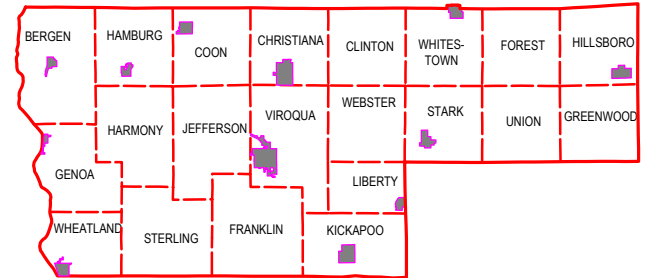

# VERNON COUNTY WISCONSIN

- State/US Highway
- County Road
- Local Road
- Town Boundary
- County Boundary
- Incorporated Community
- Open Water