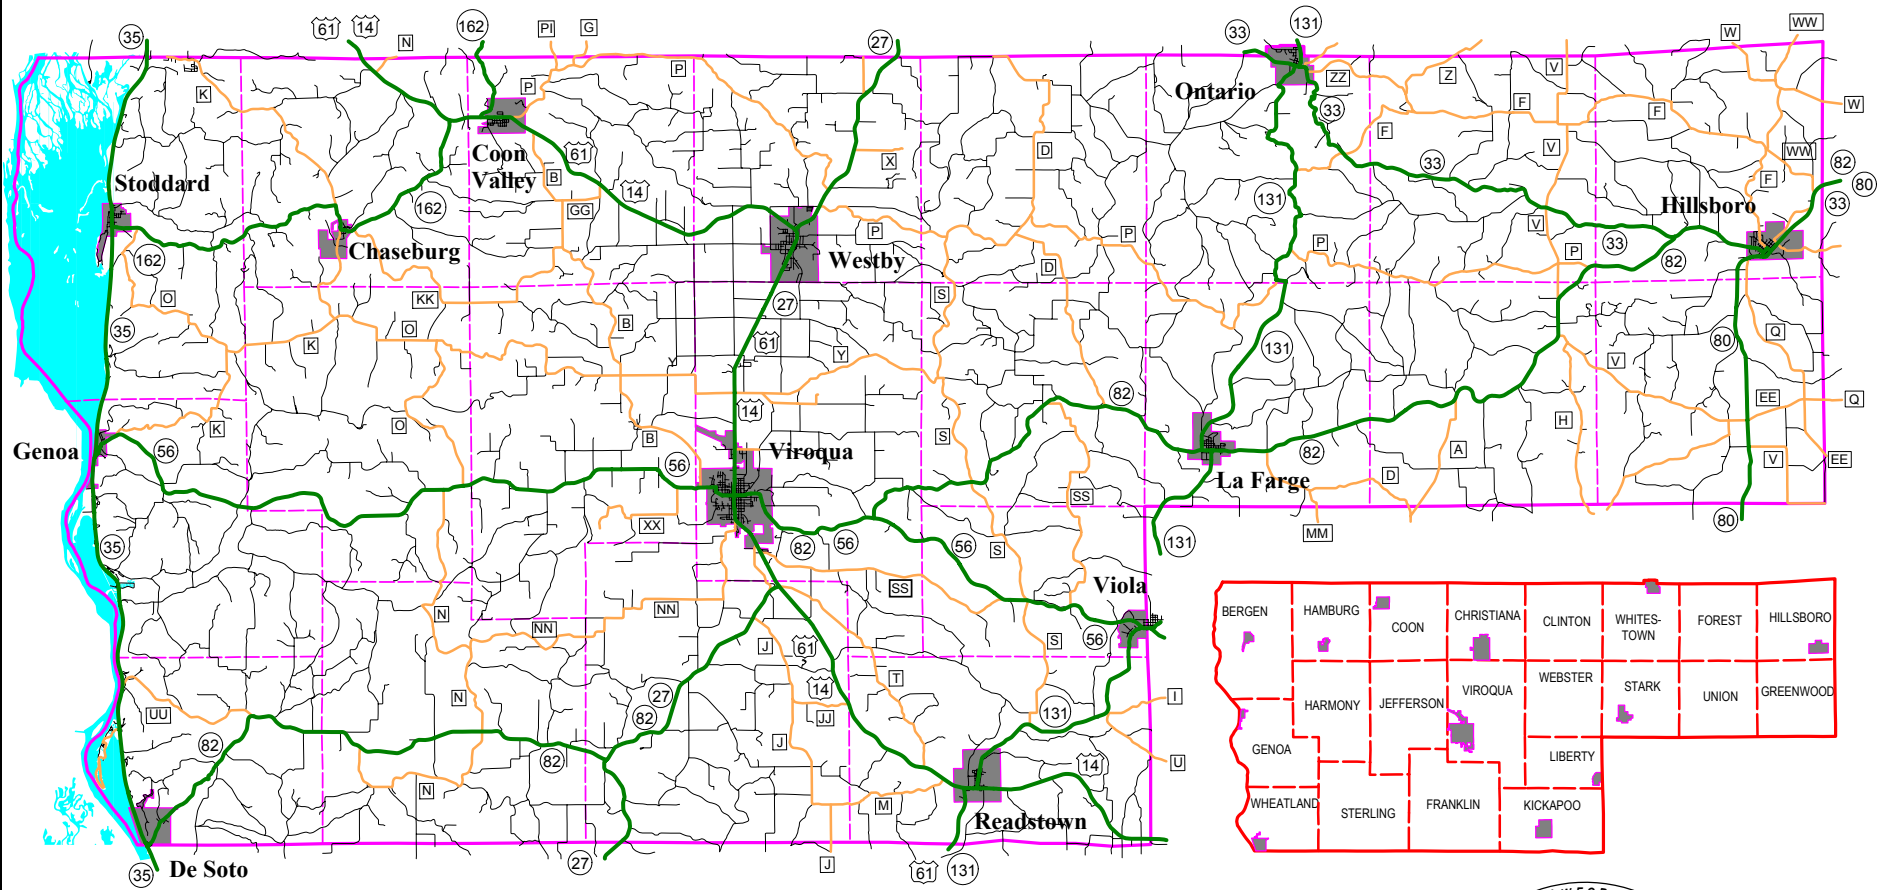

# VERNON COUNTY WISCONSIN

- State/US Highway
- County Road
- Local Road
- Town Boundary
- County Boundary
- Incorporated Community
- Open Water