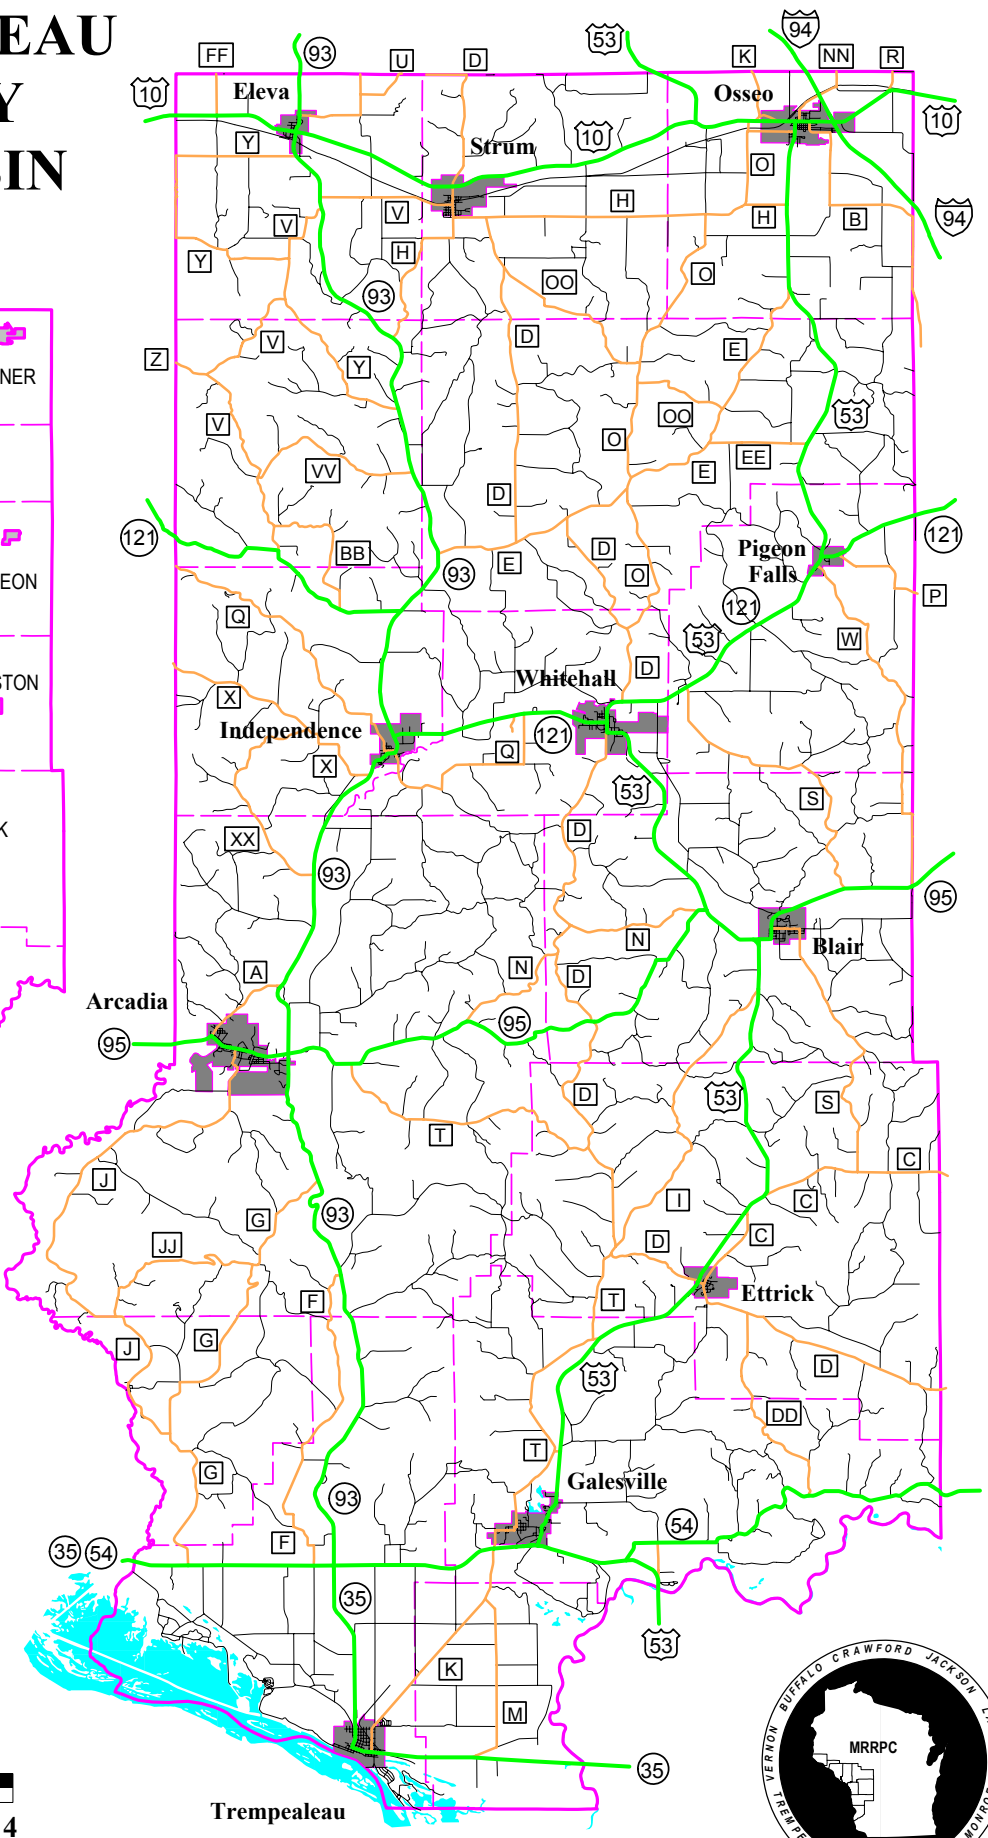

# TREMPEALEAU COUNTY WISCONSIN

- Interstate
- State/US Highway
- County Road
- Local Road
- Town Boundary
- County Boundary
- Incorporated Community
- Open Water