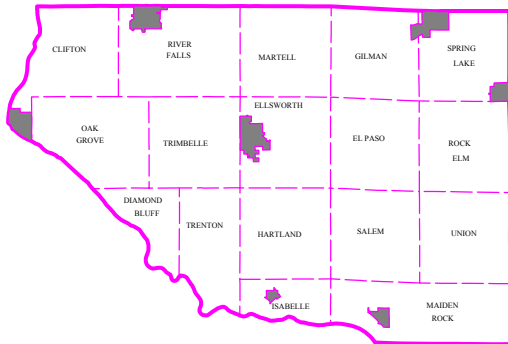

PIERCE COUNTY WISCONSIN

- State/US Highway
- County Road
- Local Road
- Town Boundary
- County Boundary
- Incorporated Community
- Open Water