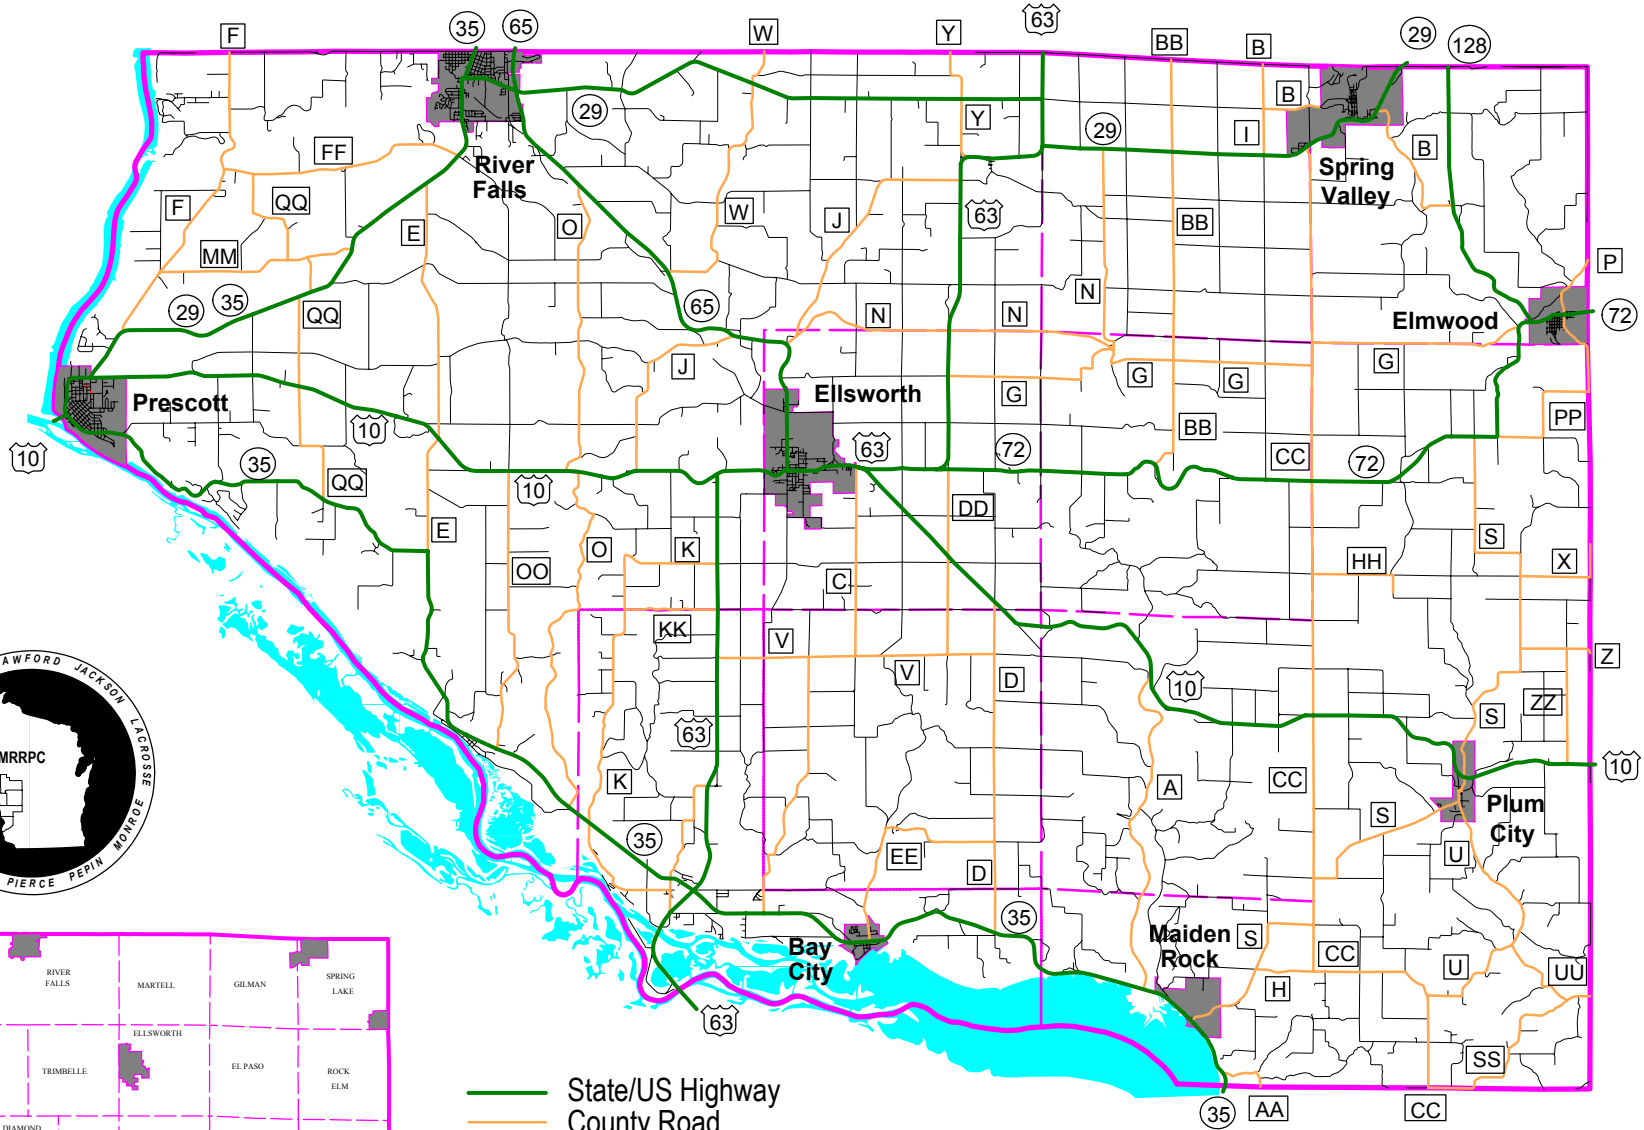

PIERCE COUNTY WISCONSIN

- State/US Highway
- County Road
- Local Road
- Town Boundary
- County Boundary
- Incorporated Community
- Open Water