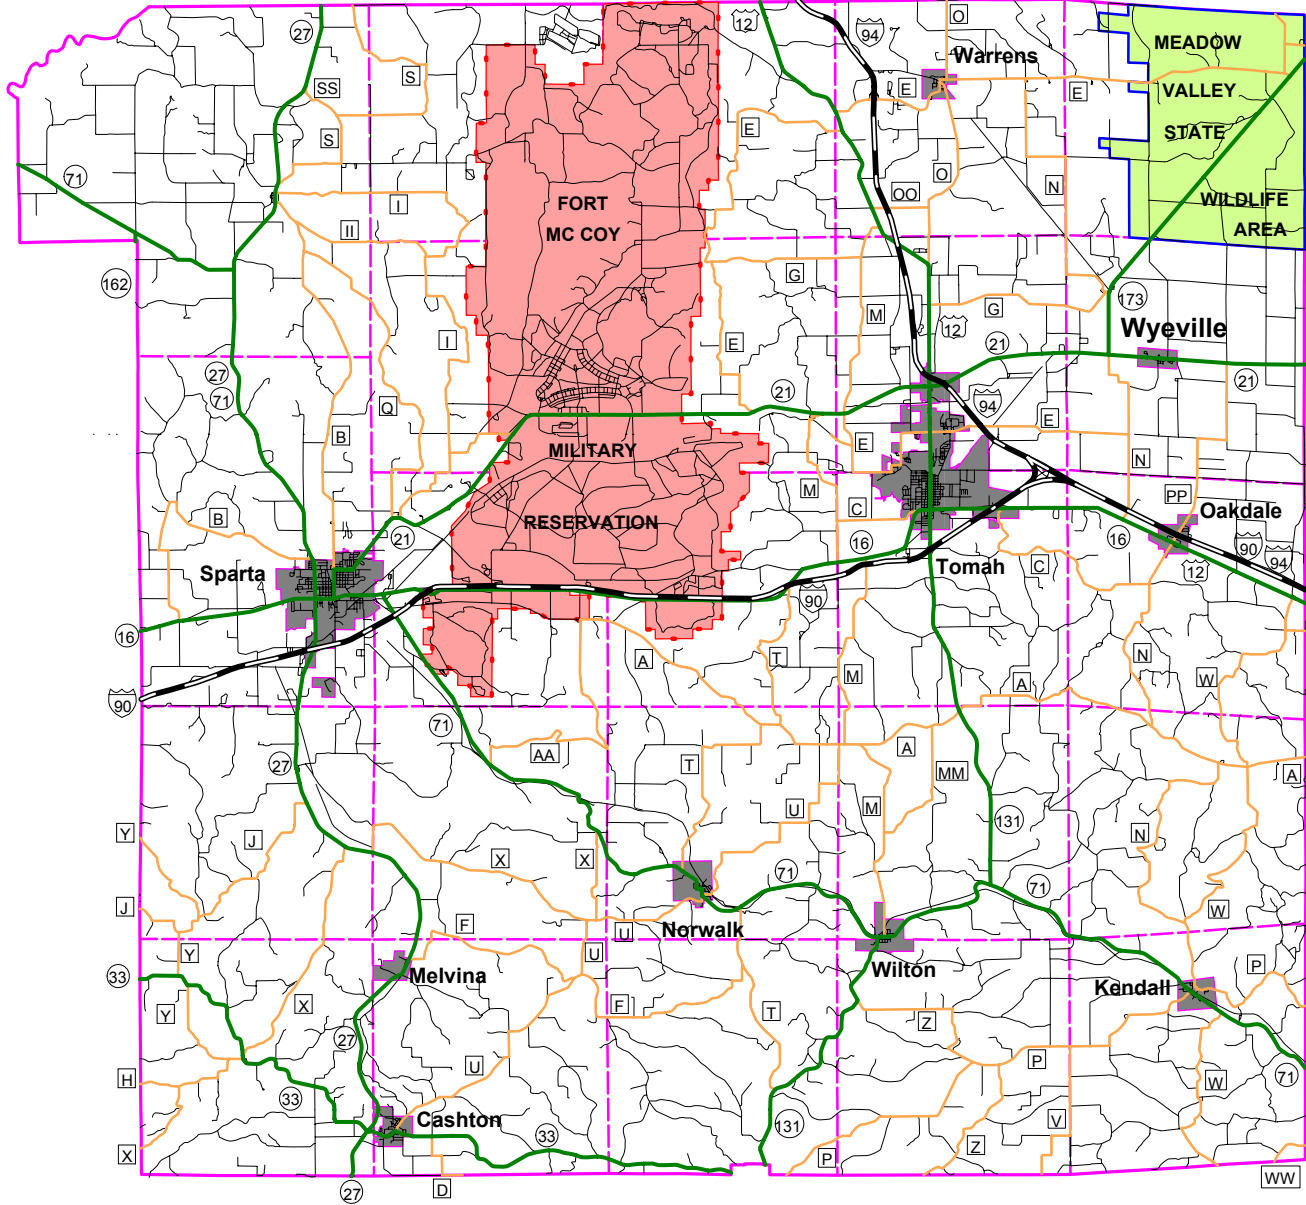

MONROE COUNTY WISCONSIN

-  Interstate
-  State/U.S. Highway
-  County Road
-  Local Road
-  Town Boundary
-  County Boundary
-  Incorporated Community

Scale In Miles