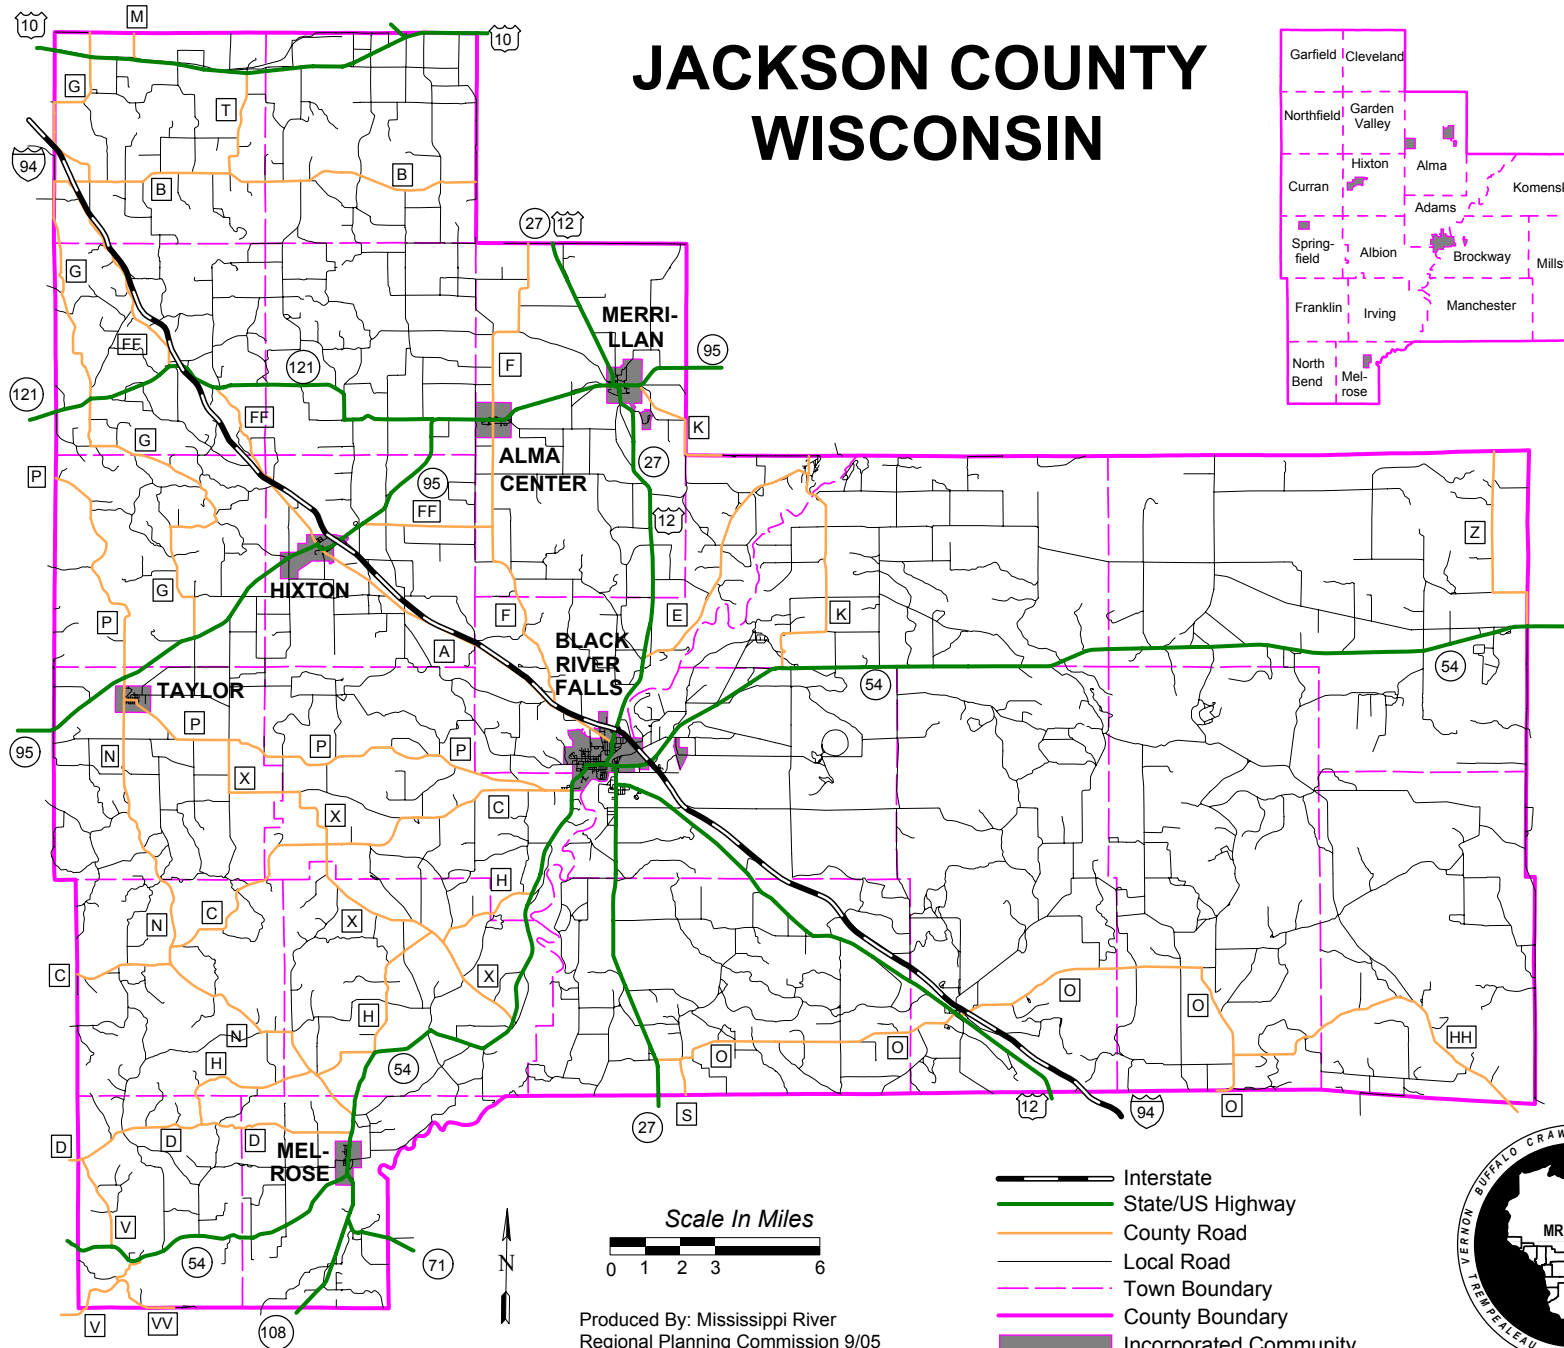

# JACKSON COUNTY WISCONSIN

- Interstate
- State/US Highway
- County Road
- Local Road
- Town Boundary
- County Boundary
- Incorporated Community

Produced By: Mississippi River  
Regional Planning Commission 9/05