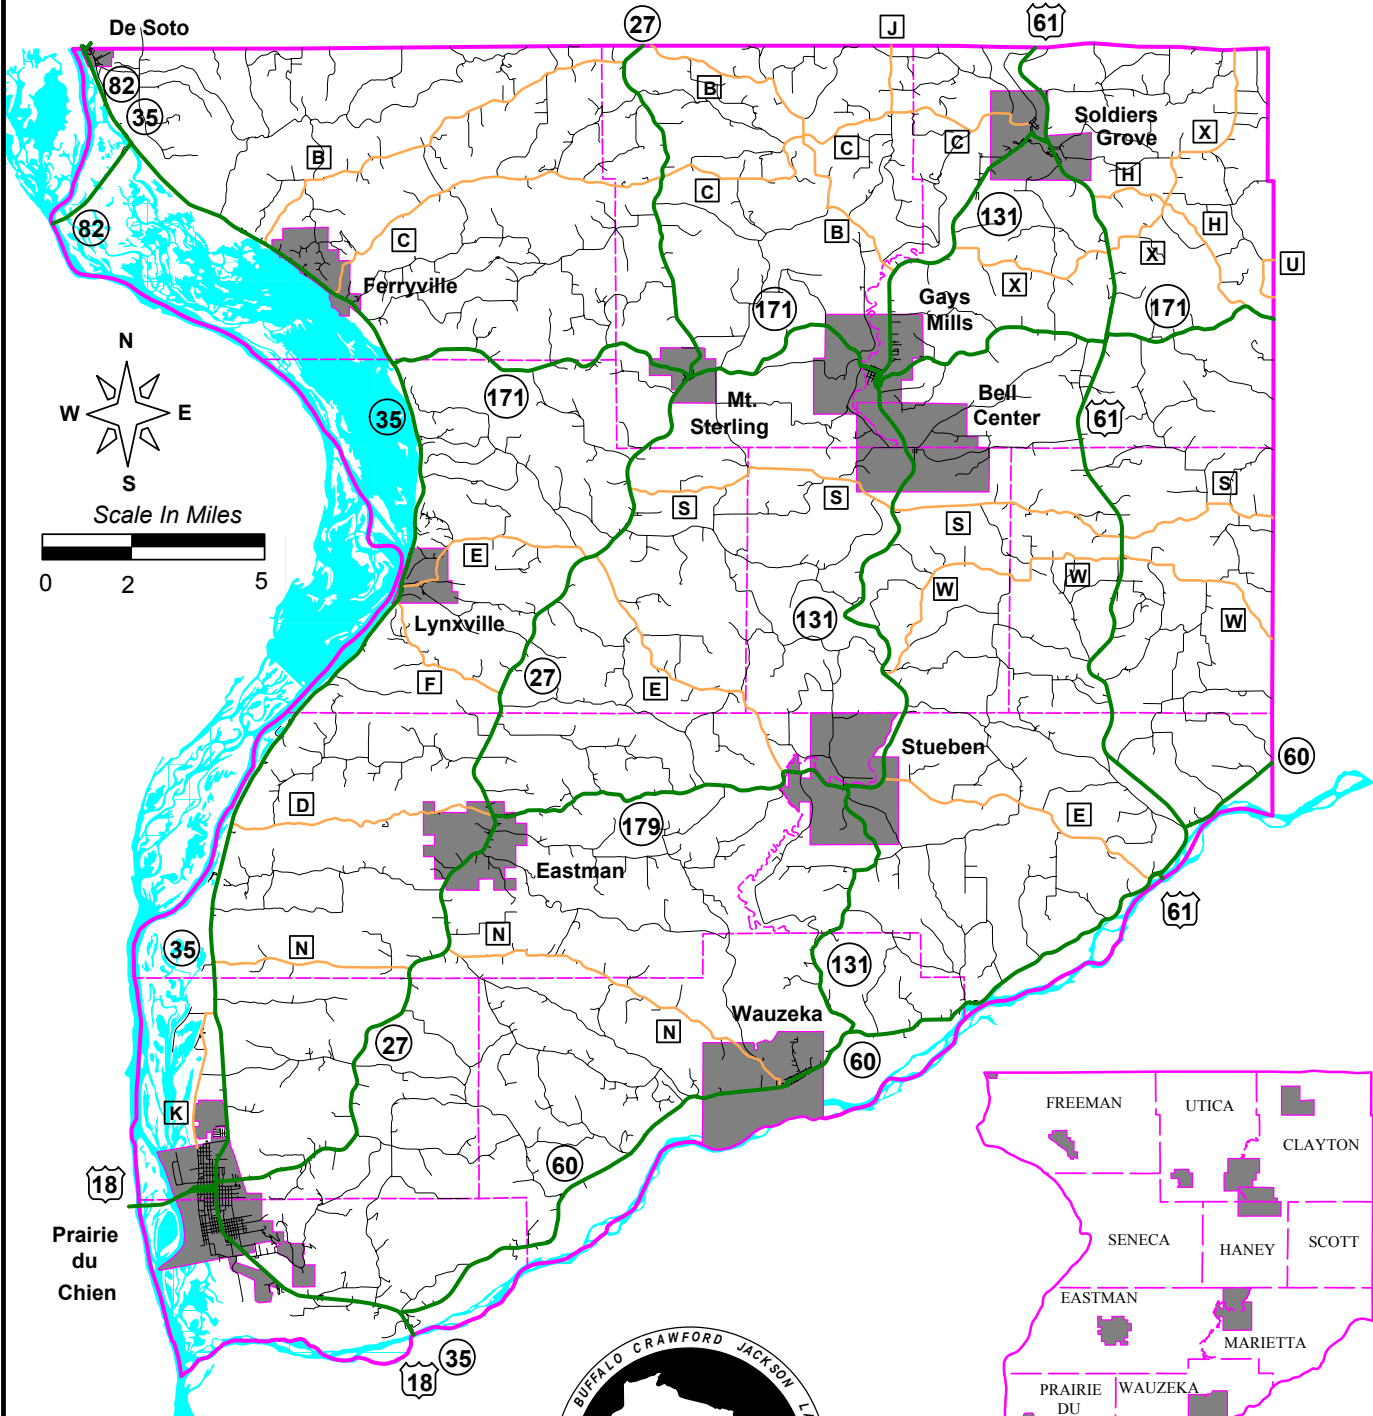

CRAWFORD COUNTY WISCONSIN

- State/US Highway
- County Road
- Local Road
- Town Boundary
- County Boundary
- Incorporated Community
- Open Water

Base map produced by MRRPC / dab