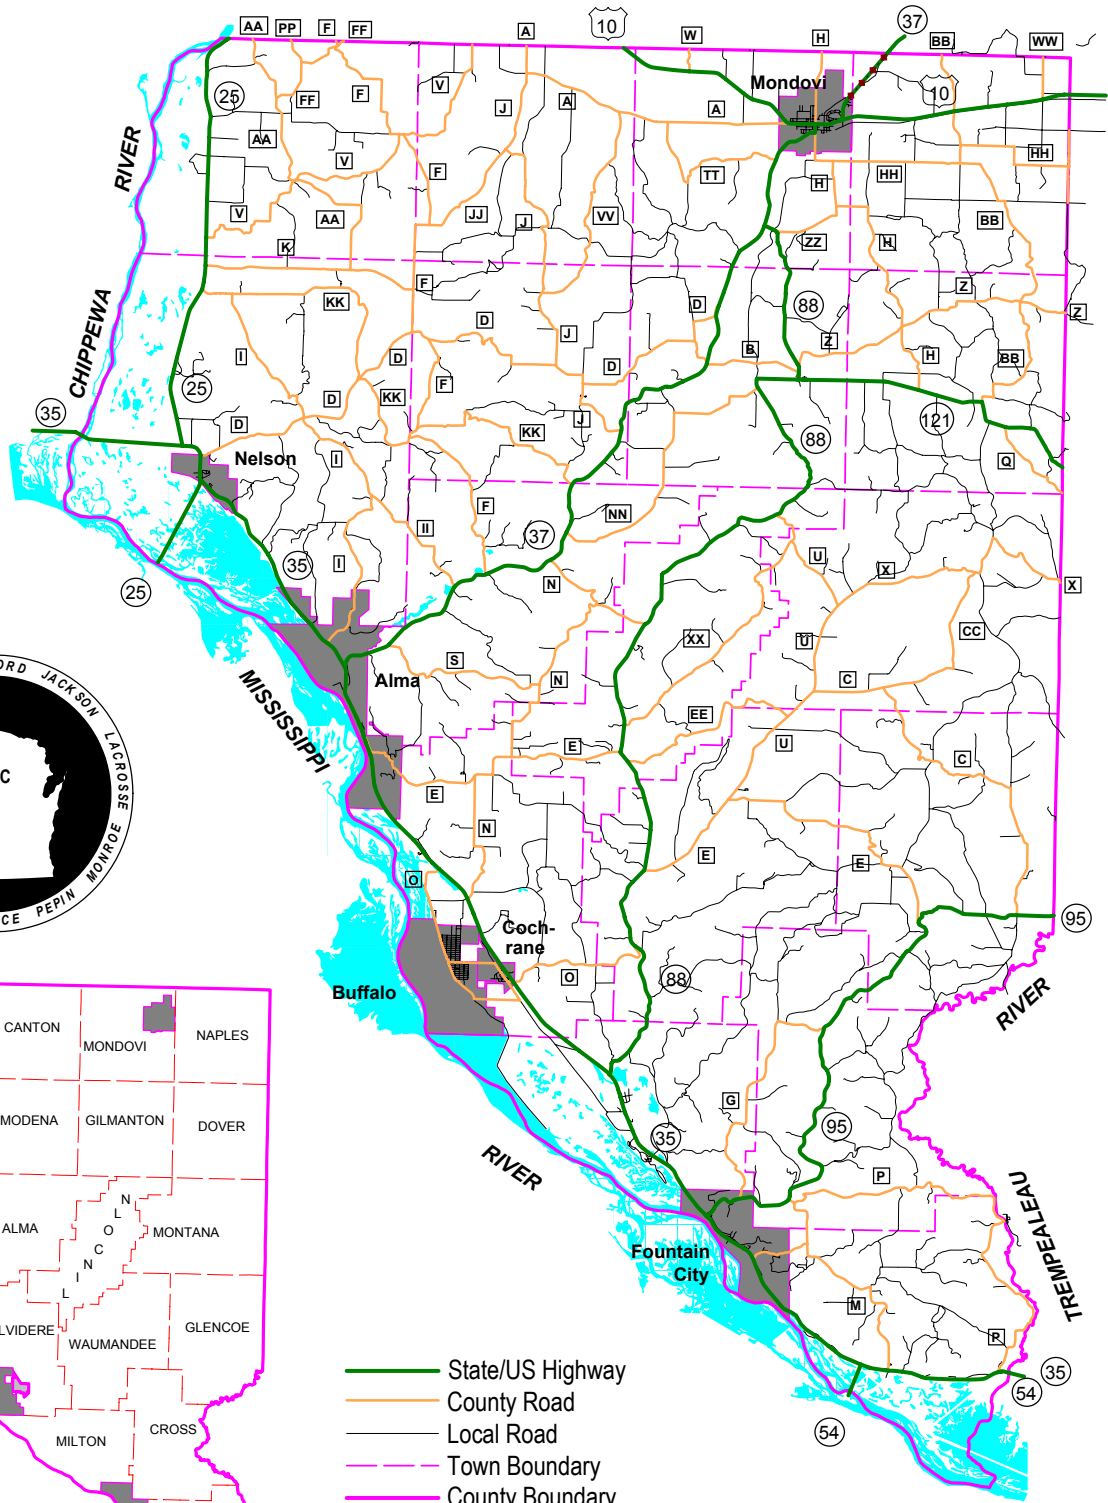

BUFFALO COUNTY WISCONSIN

Scale In Miles

- State/US Highway
- County Road
- Local Road
- Town Boundary
- County Boundary
- Incorporated Community
- Open Water